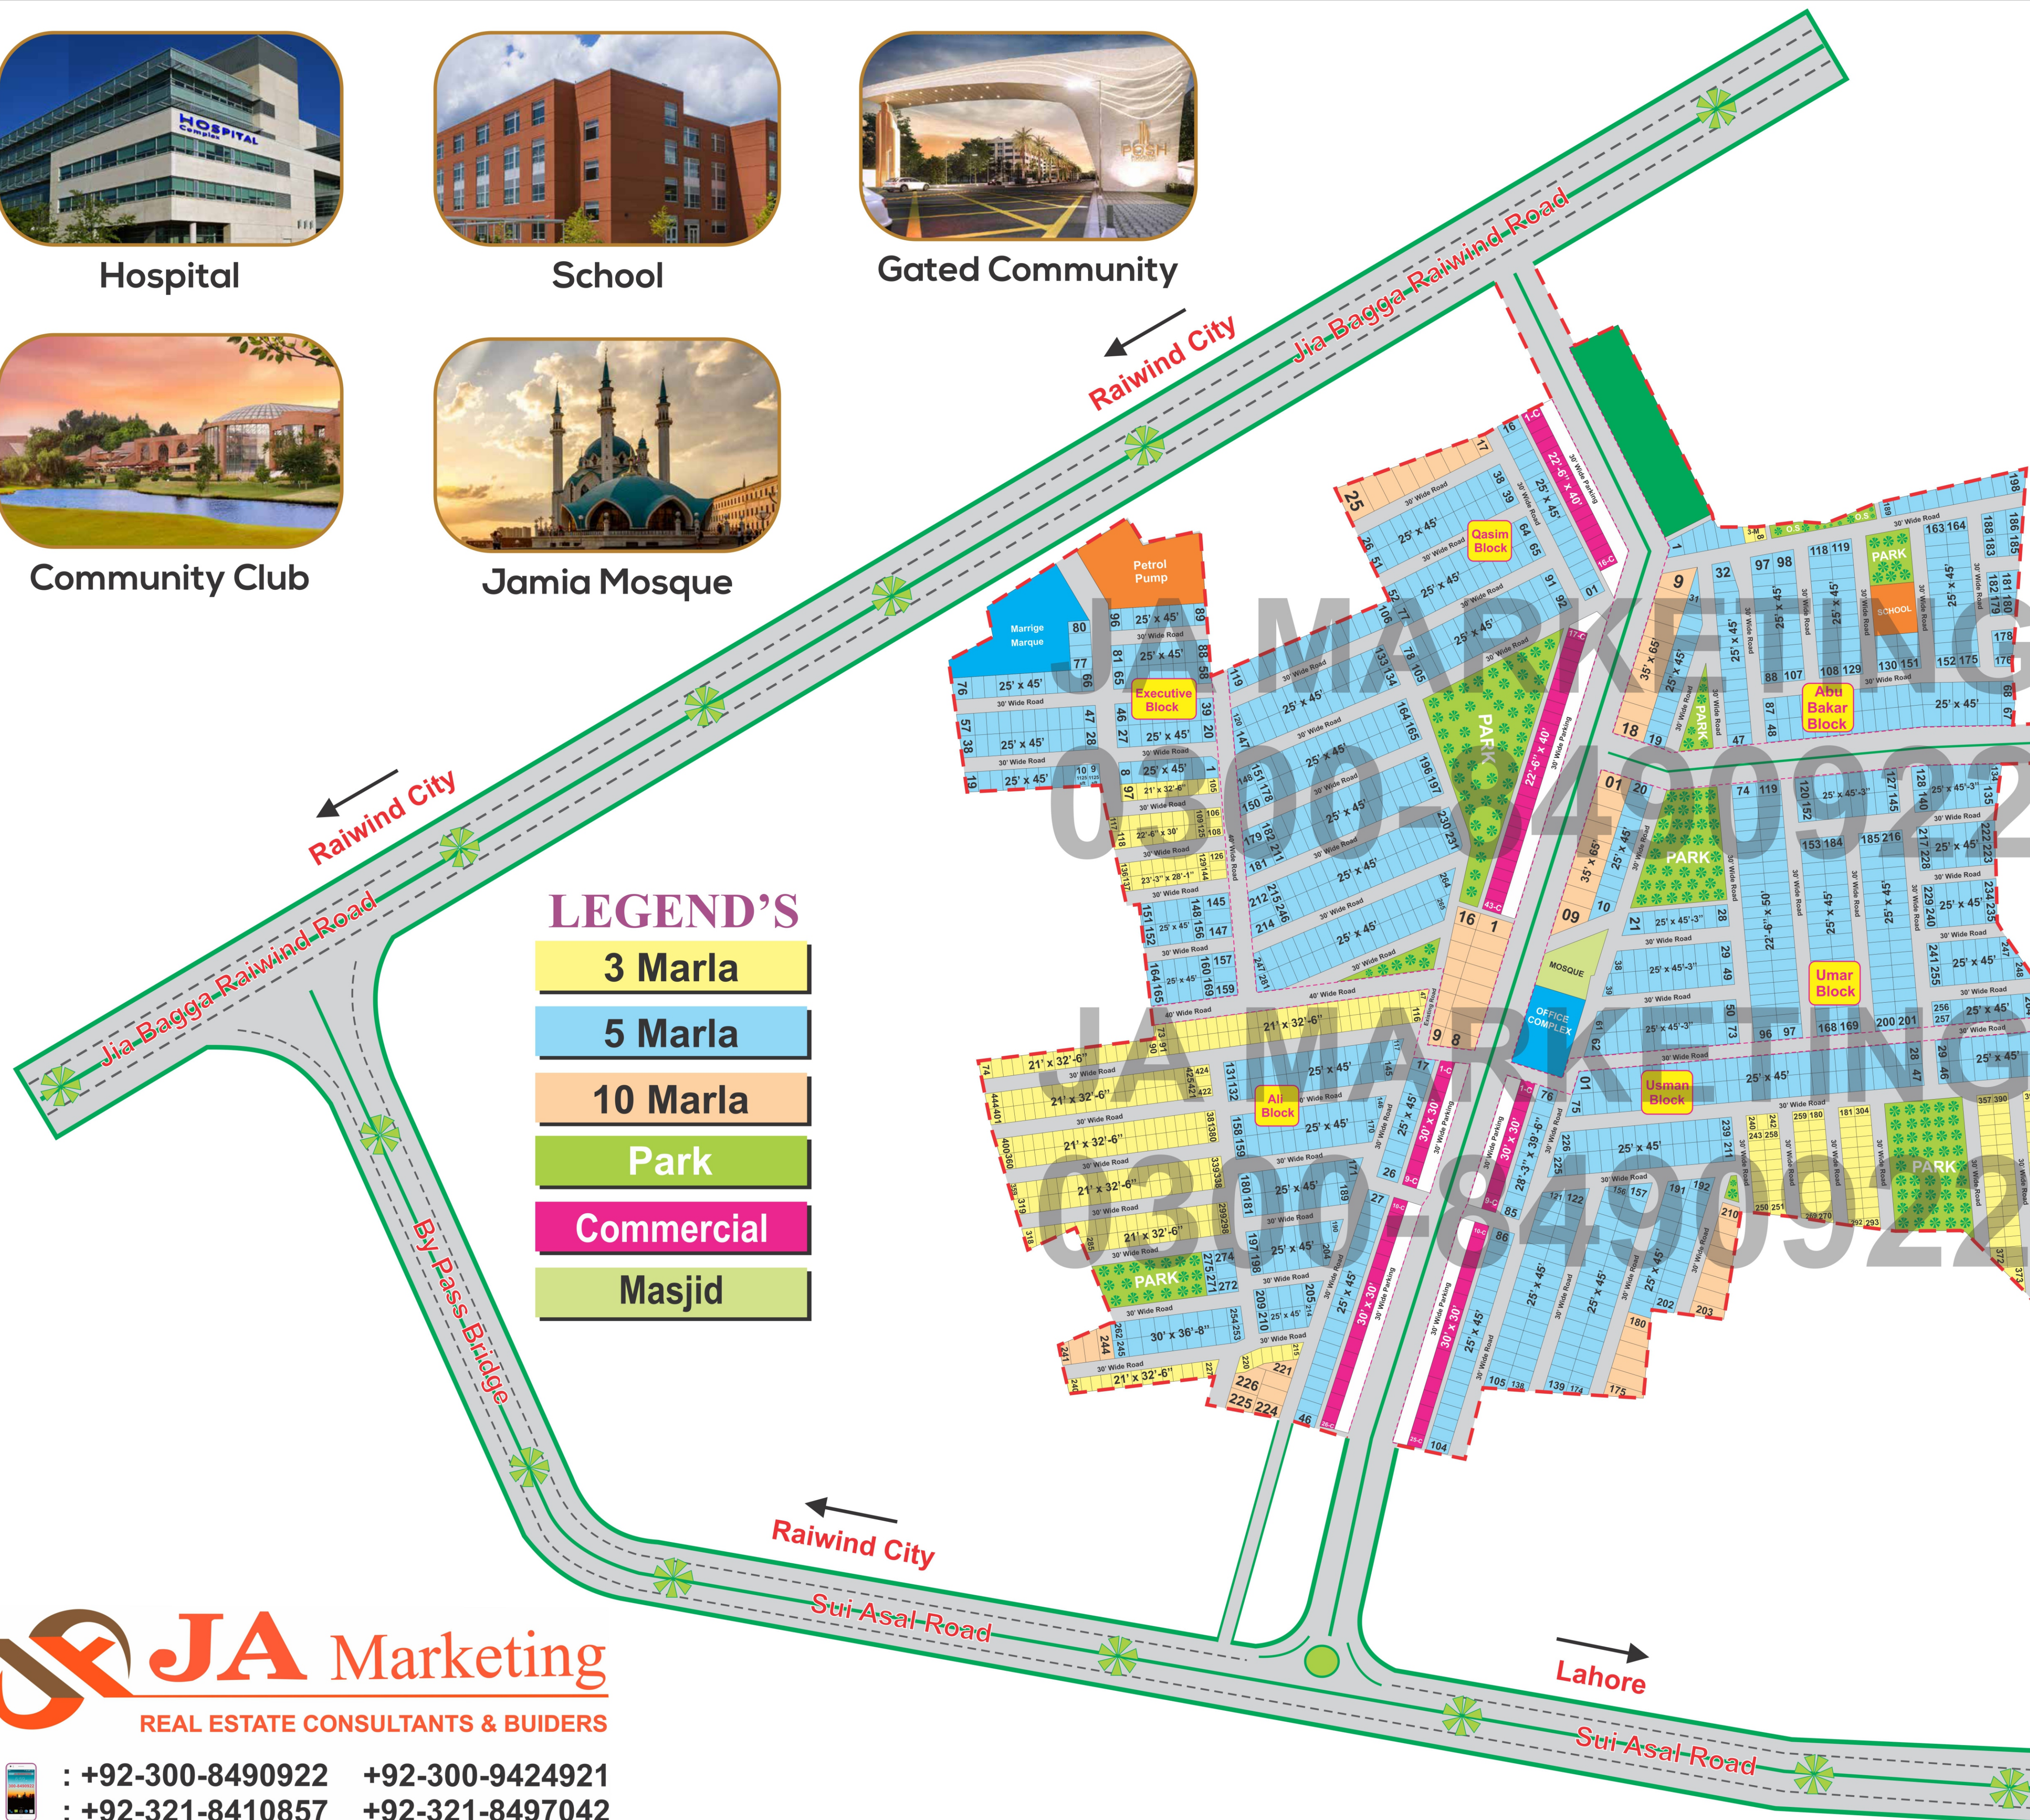

Hospital

School

Gated Community

Community Club

Jamia Mosque

A Project by Posh Developers (Pvt.) Ltd.

Swift. Smart. Secure.

LEGEND'S