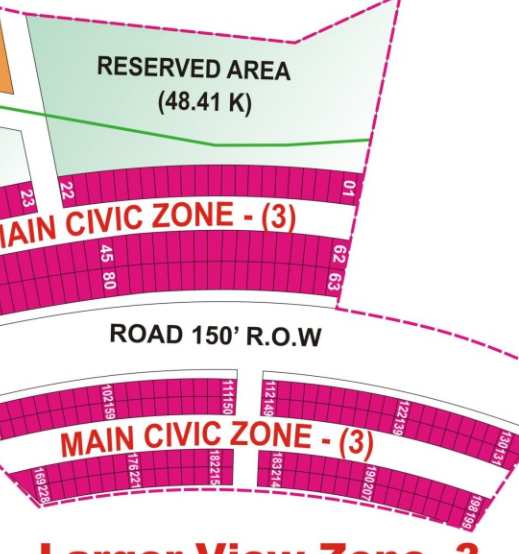

1. **LEGEND'S**
2. ROAD'S
   - UNPLANNED AREA
   - COMMERCIAL
   - PARK'S
   - SCHOOL
   - GRAVE YARD
   - MOSQUE

JA Marketing
REAL ESTATE CONSULTANTS & BUIDERS

: +92-300-8490922   +92-300-9424921
: +92-321-8410857   +92-321-8497042
: +92-42-35742201-5
: jmarketing2002@gmail.com
: H-34, Phase 1, Commercial Area D.H.A Lahore, Cantt.

PRISM 9
DHAPhase-IX
LAHORE

JA Marketing
REAL ESTATE CONSULTANTS & BUIDERS
: +92-300-8490922   +92-300-9424921
: +92-321-8410857   +92-321-8497042