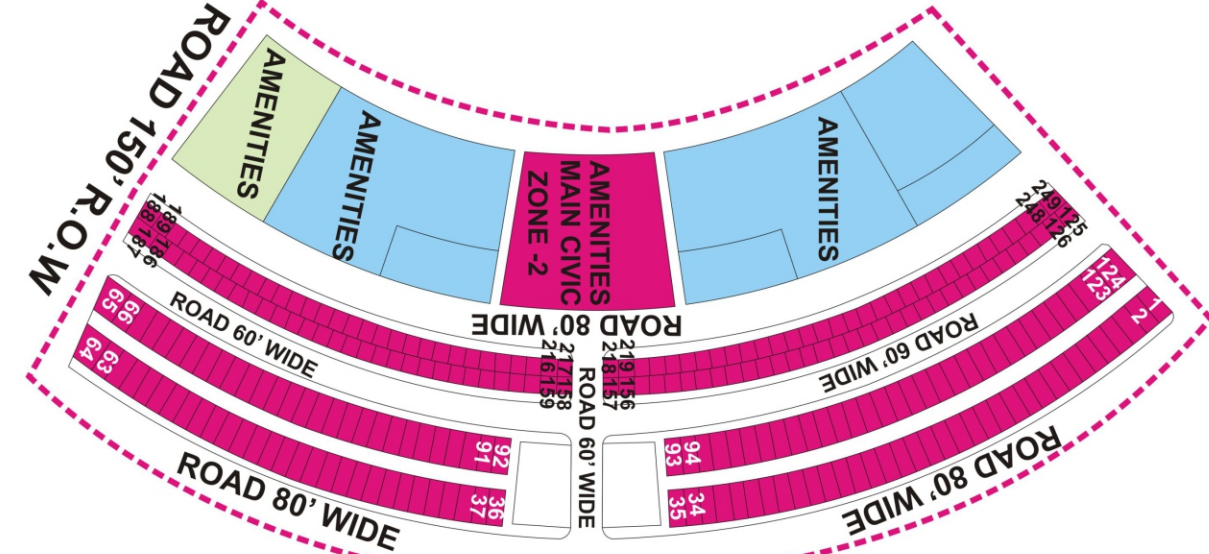

1. **LEGEND'S**
2. ROAD'S
   - UNPLANNED AREA
   - COMMERCIAL
   - PARK'S
   - SCHOOL
   - GRAVE YARD
   - MOSQUE

JA Marketing
REAL ESTATE CONSULTANTS & BUIDERS

: +92-300-8490922   +92-300-9424921
: +92-321-8410857   +92-321-8497042
: +92-42-35742201-5
: jmarketing2002@gmail.com
: H-34, Phase 1, Commercial Area D.H.A Lahore, Cantt.

PRISM 9
DHAPhase-IX
LAHORE

JA Marketing
REAL ESTATE CONSULTANTS & BUIDERS
: +92-300-8490922   +92-300-9424921
: +92-321-8410857   +92-321-8497042

DHA PHASE-10

DHA PHASE-10

LARGER VIEW OF J-BLOCK