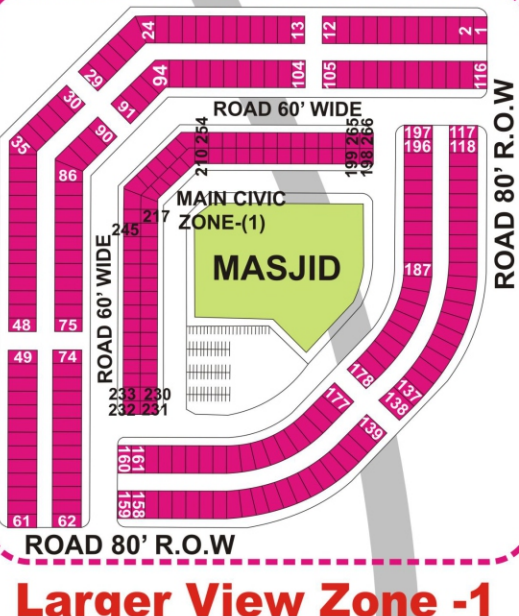

1. **LEGEND'S**
2. ROAD'S
   - UNPLANNED AREA
   - COMMERCIAL
   - PARK'S
   - SCHOOL
   - GRAVE YARD
   - MOSQUE

JA Marketing
REAL ESTATE CONSULTANTS & BUIDERS

: +92-300-8490922   +92-300-9424921
: +92-321-8410857   +92-321-8497042
: +92-42-35742201-5
: jmarketing2002@gmail.com
: H-34, Phase 1, Commercial Area D.H.A Lahore, Cantt.

PRISM 9
DHAPhase-IX
LAHORE

JA Marketing
REAL ESTATE CONSULTANTS & BUIDERS
: +92-300-8490922   +92-300-9424921
: +92-321-8410857   +92-321-8497042