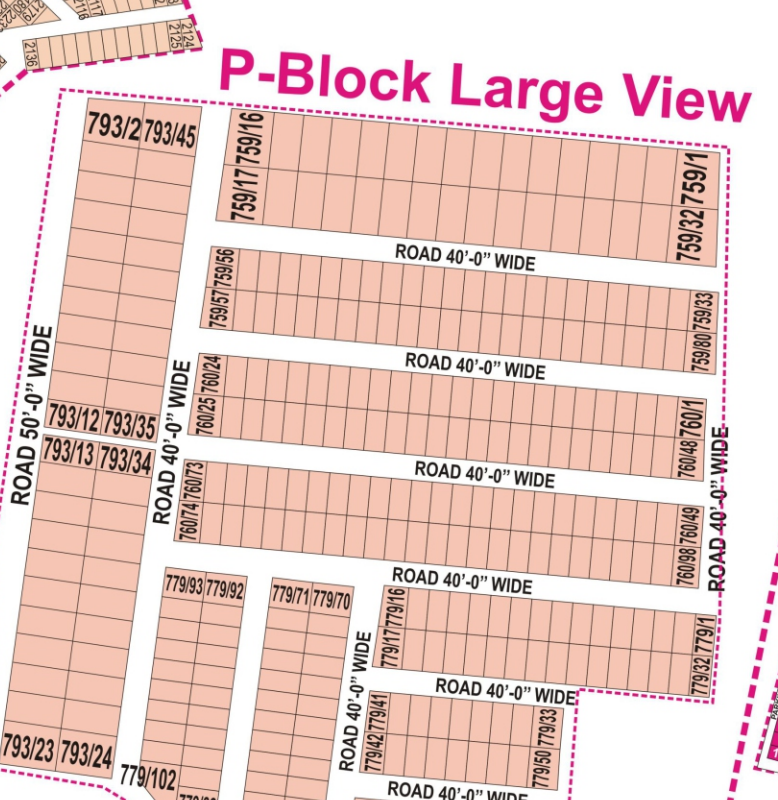

1. **LEGEND'S**
2. ROAD'S
   - UNPLANNED AREA
   - COMMERCIAL
   - PARK'S
   - SCHOOL
   - GRAVE YARD
   - MOSQUE

JA Marketing
REAL ESTATE CONSULTANTS & BUIDERS

: +92-300-8490922   +92-300-9424921
: +92-321-8410857   +92-321-8497042
: +92-42-35742201-5
: jmarketing2002@gmail.com
: H-34, Phase 1, Commercial Area D.H.A Lahore, Cantt.

PRISM 9
DHAPhase-IX
LAHORE

JA Marketing
REAL ESTATE CONSULTANTS & BUIDERS
: +92-300-8490922   +92-300-9424921
: +92-321-8410857   +92-321-8497042

DHA PHASE-10

DHA PHASE-10

LARGER VIEW OF J-BLOCK