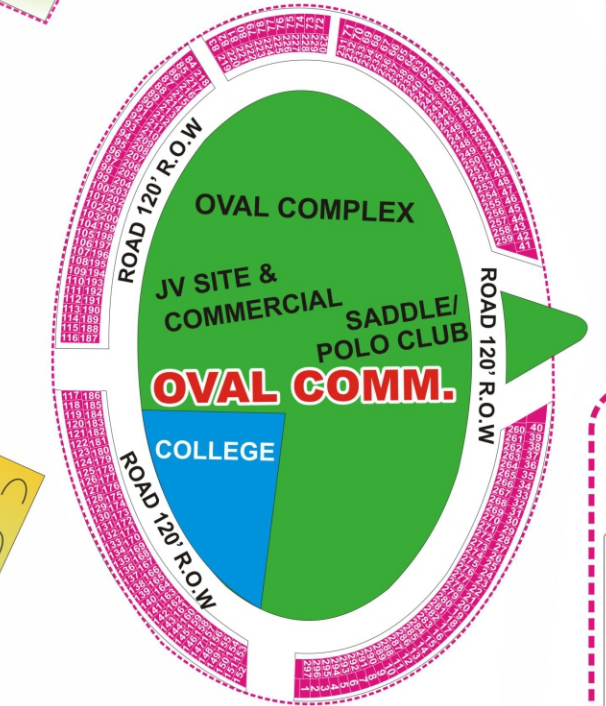

1. **LEGEND'S**
2. ROAD'S
   - UNPLANNED AREA
   - COMMERCIAL
   - PARK'S
   - SCHOOL
   - GRAVE YARD
   - MOSQUE

JA Marketing
REAL ESTATE CONSULTANTS & BUIDERS

: +92-300-8490922   +92-300-9424921
: +92-321-8410857   +92-321-8497042
: +92-42-35742201-5
: jmarketing2002@gmail.com
: H-34, Phase 1, Commercial Area D.H.A Lahore, Cantt.

PRISM 9
DHAPhase-IX
LAHORE

JA Marketing
REAL ESTATE CONSULTANTS & BUIDERS
: +92-300-8490922   +92-300-9424921
: +92-321-8410857   +92-321-8497042

DHA PHASE-10

DHA PHASE-10

LARGER VIEW OF J-BLOCK