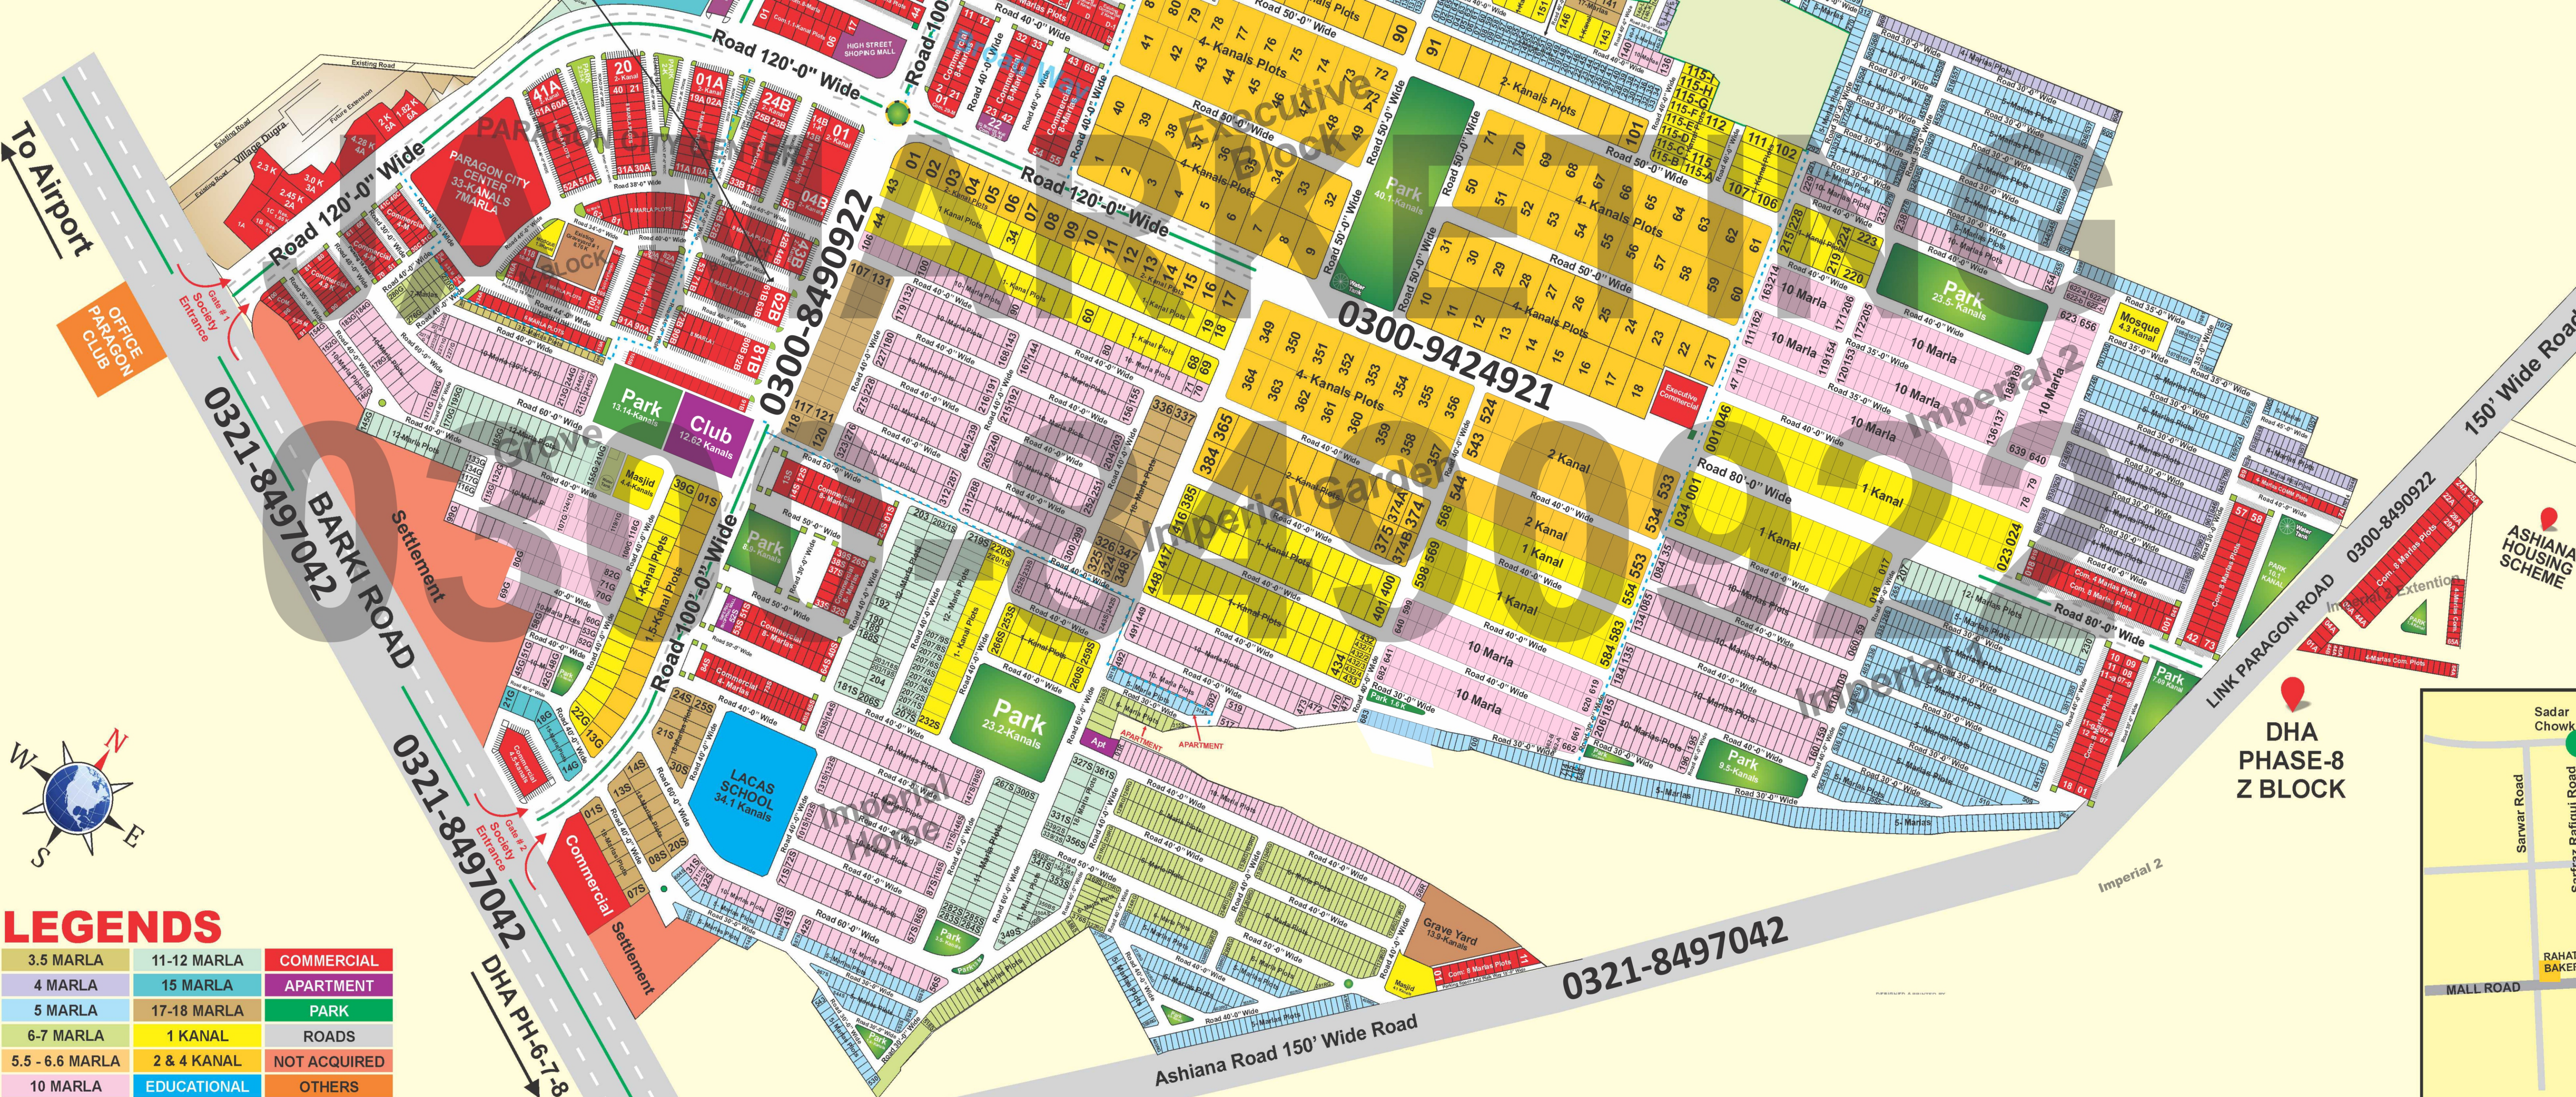

**SALIENT FEATURES OF PARAGON CITY**

LAYOUT PLAN OF  
**PARAGON**  
City (Pvt) Ltd.  
Main Barki Road, Lahore.

**LEGENDS**

3.5 MARLA	11-12 MARLA	COMMERCIAL
4 MARLA	15 MARLA	APARTMENT
5 MARLA	17-18 MARLA	PARK
6-7 MARLA	1 KANAL	ROADS
5.5 - 6.6 MARLA	2 & 4 KANAL	NOT ACQUIRED
10 MARLA	EDUCATIONAL	OTHERS