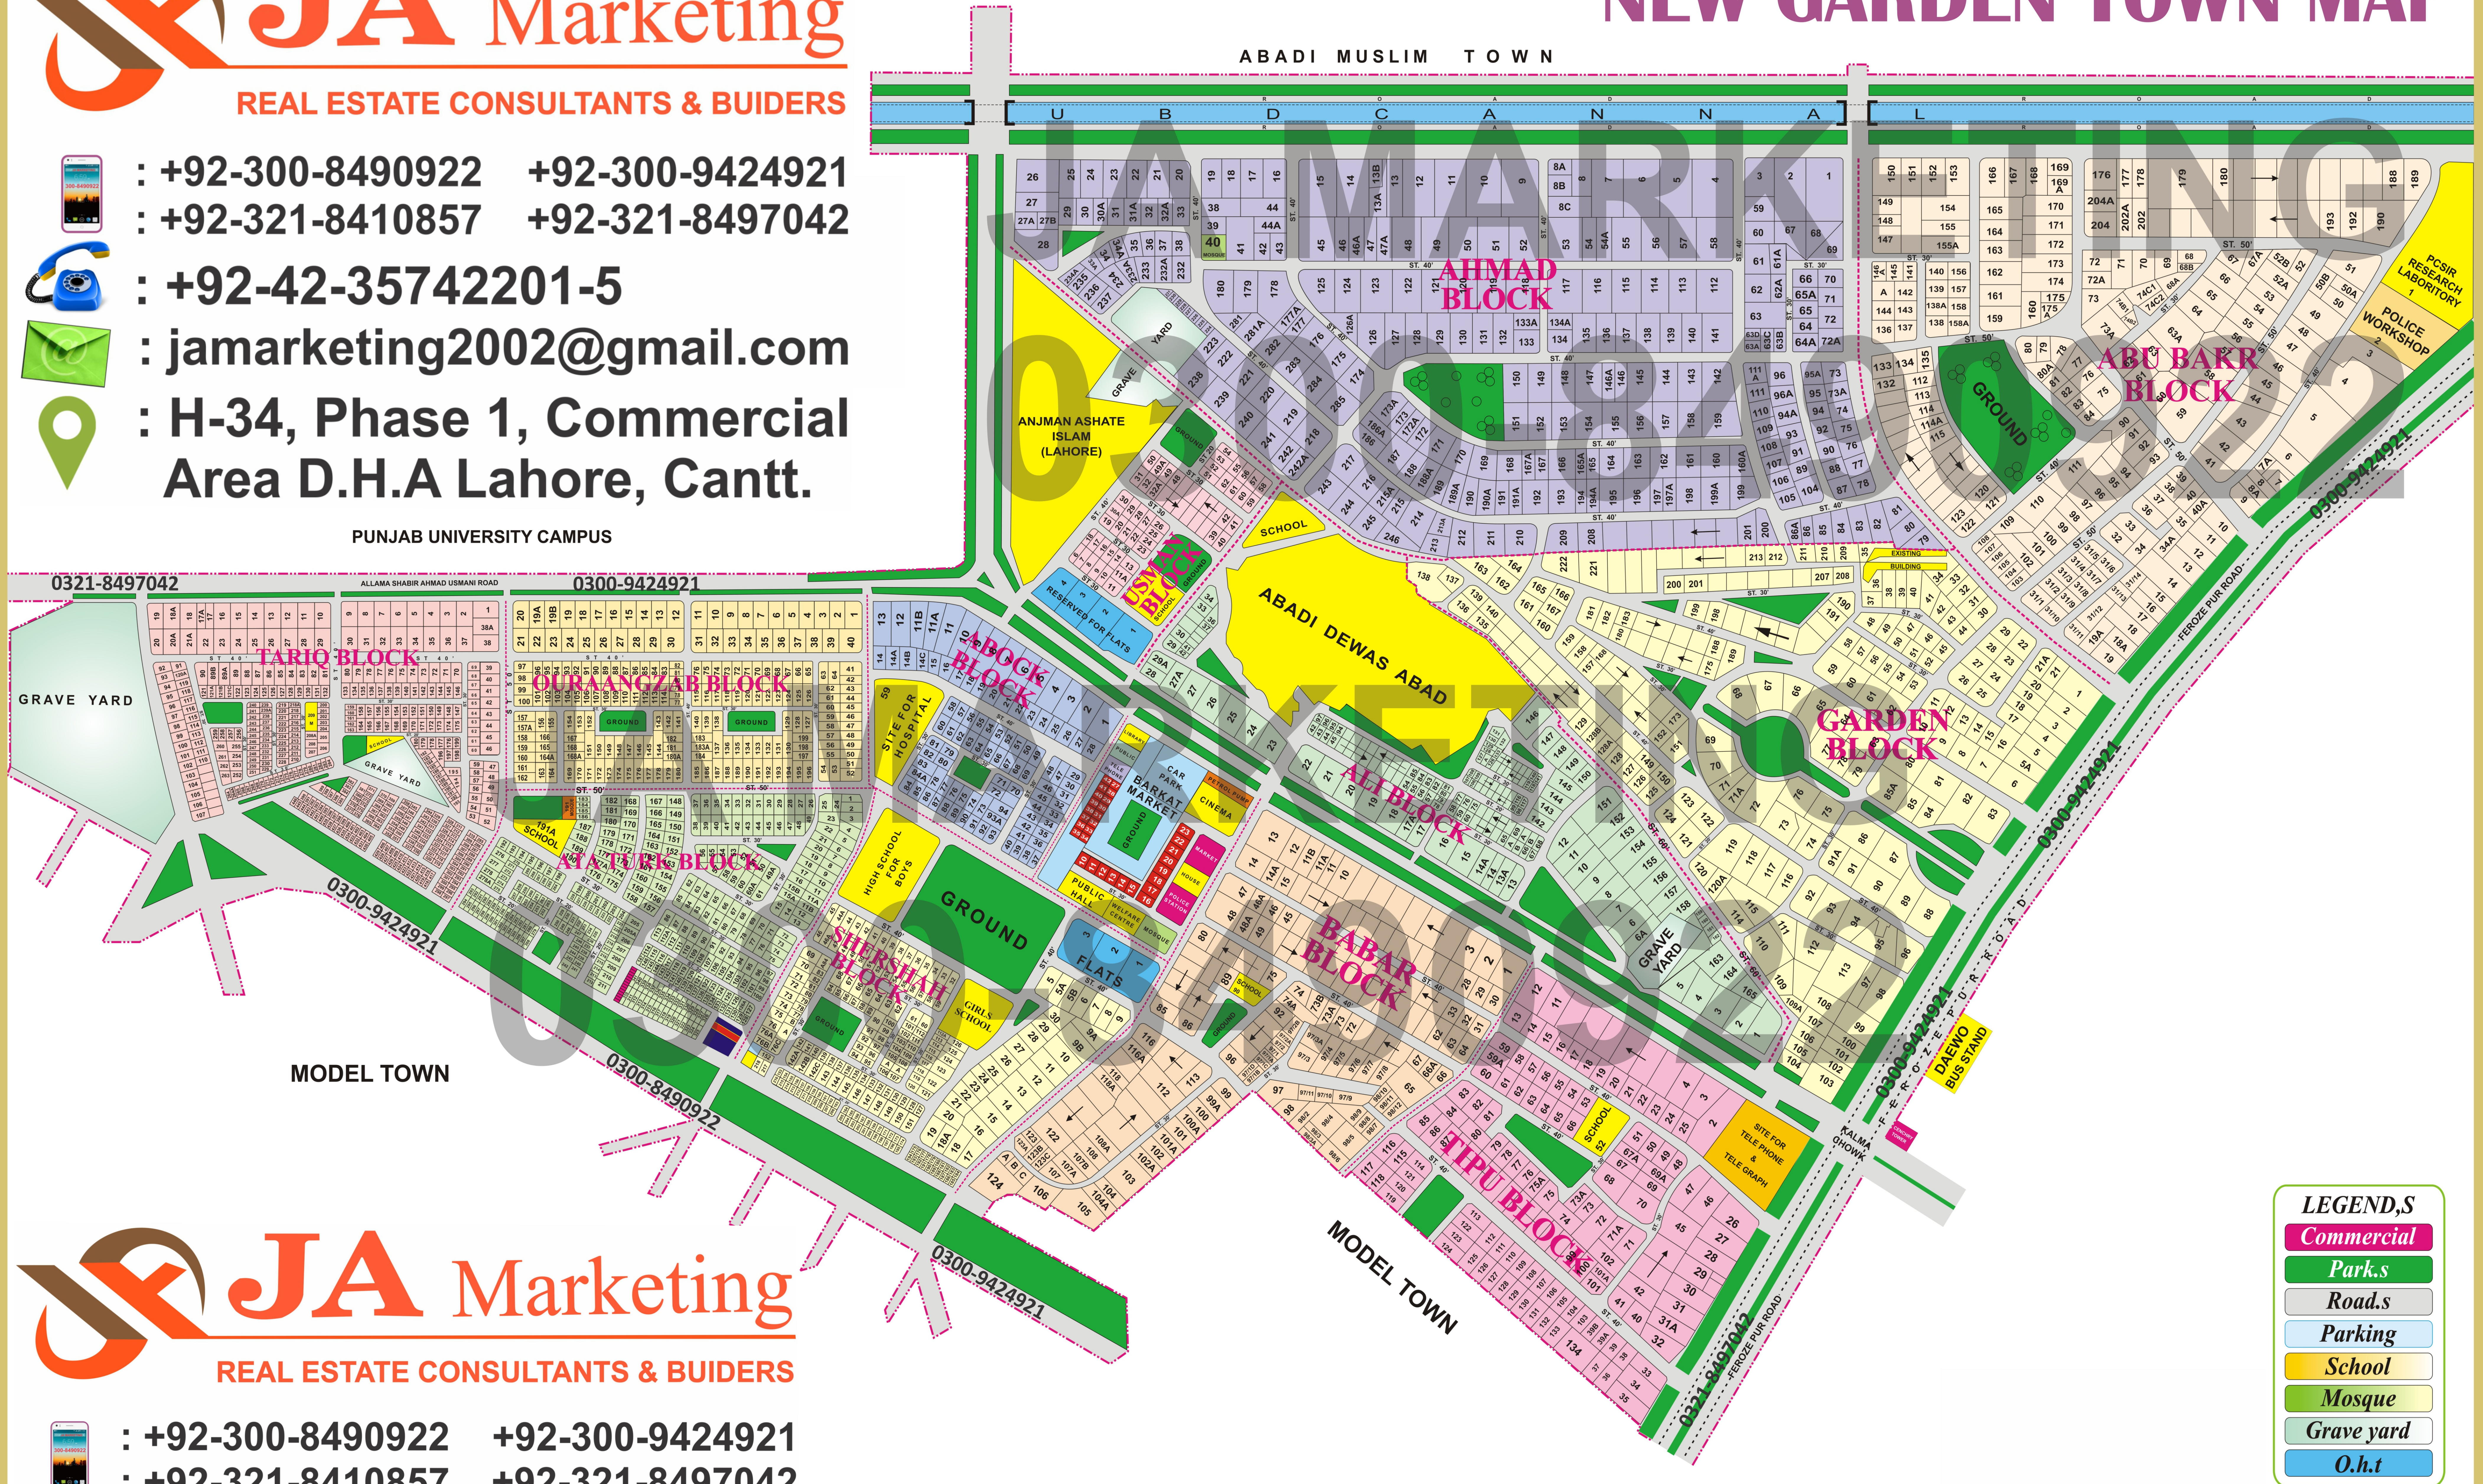

 : +92-300-8490922 +92-300-9424921
 : +92-321-8410857 +92-321-8497042
 : +92-42-35742201-5
 : jamarketing2002@gmail.com
 : H-34, Phase 1, Commercial Area D.H.A Lahore, Cantt.

LEGEND,S

- Commercial
- Park.s
- Road.s
- Parking
- School
- Mosque
- Grave yard
- O.h.t