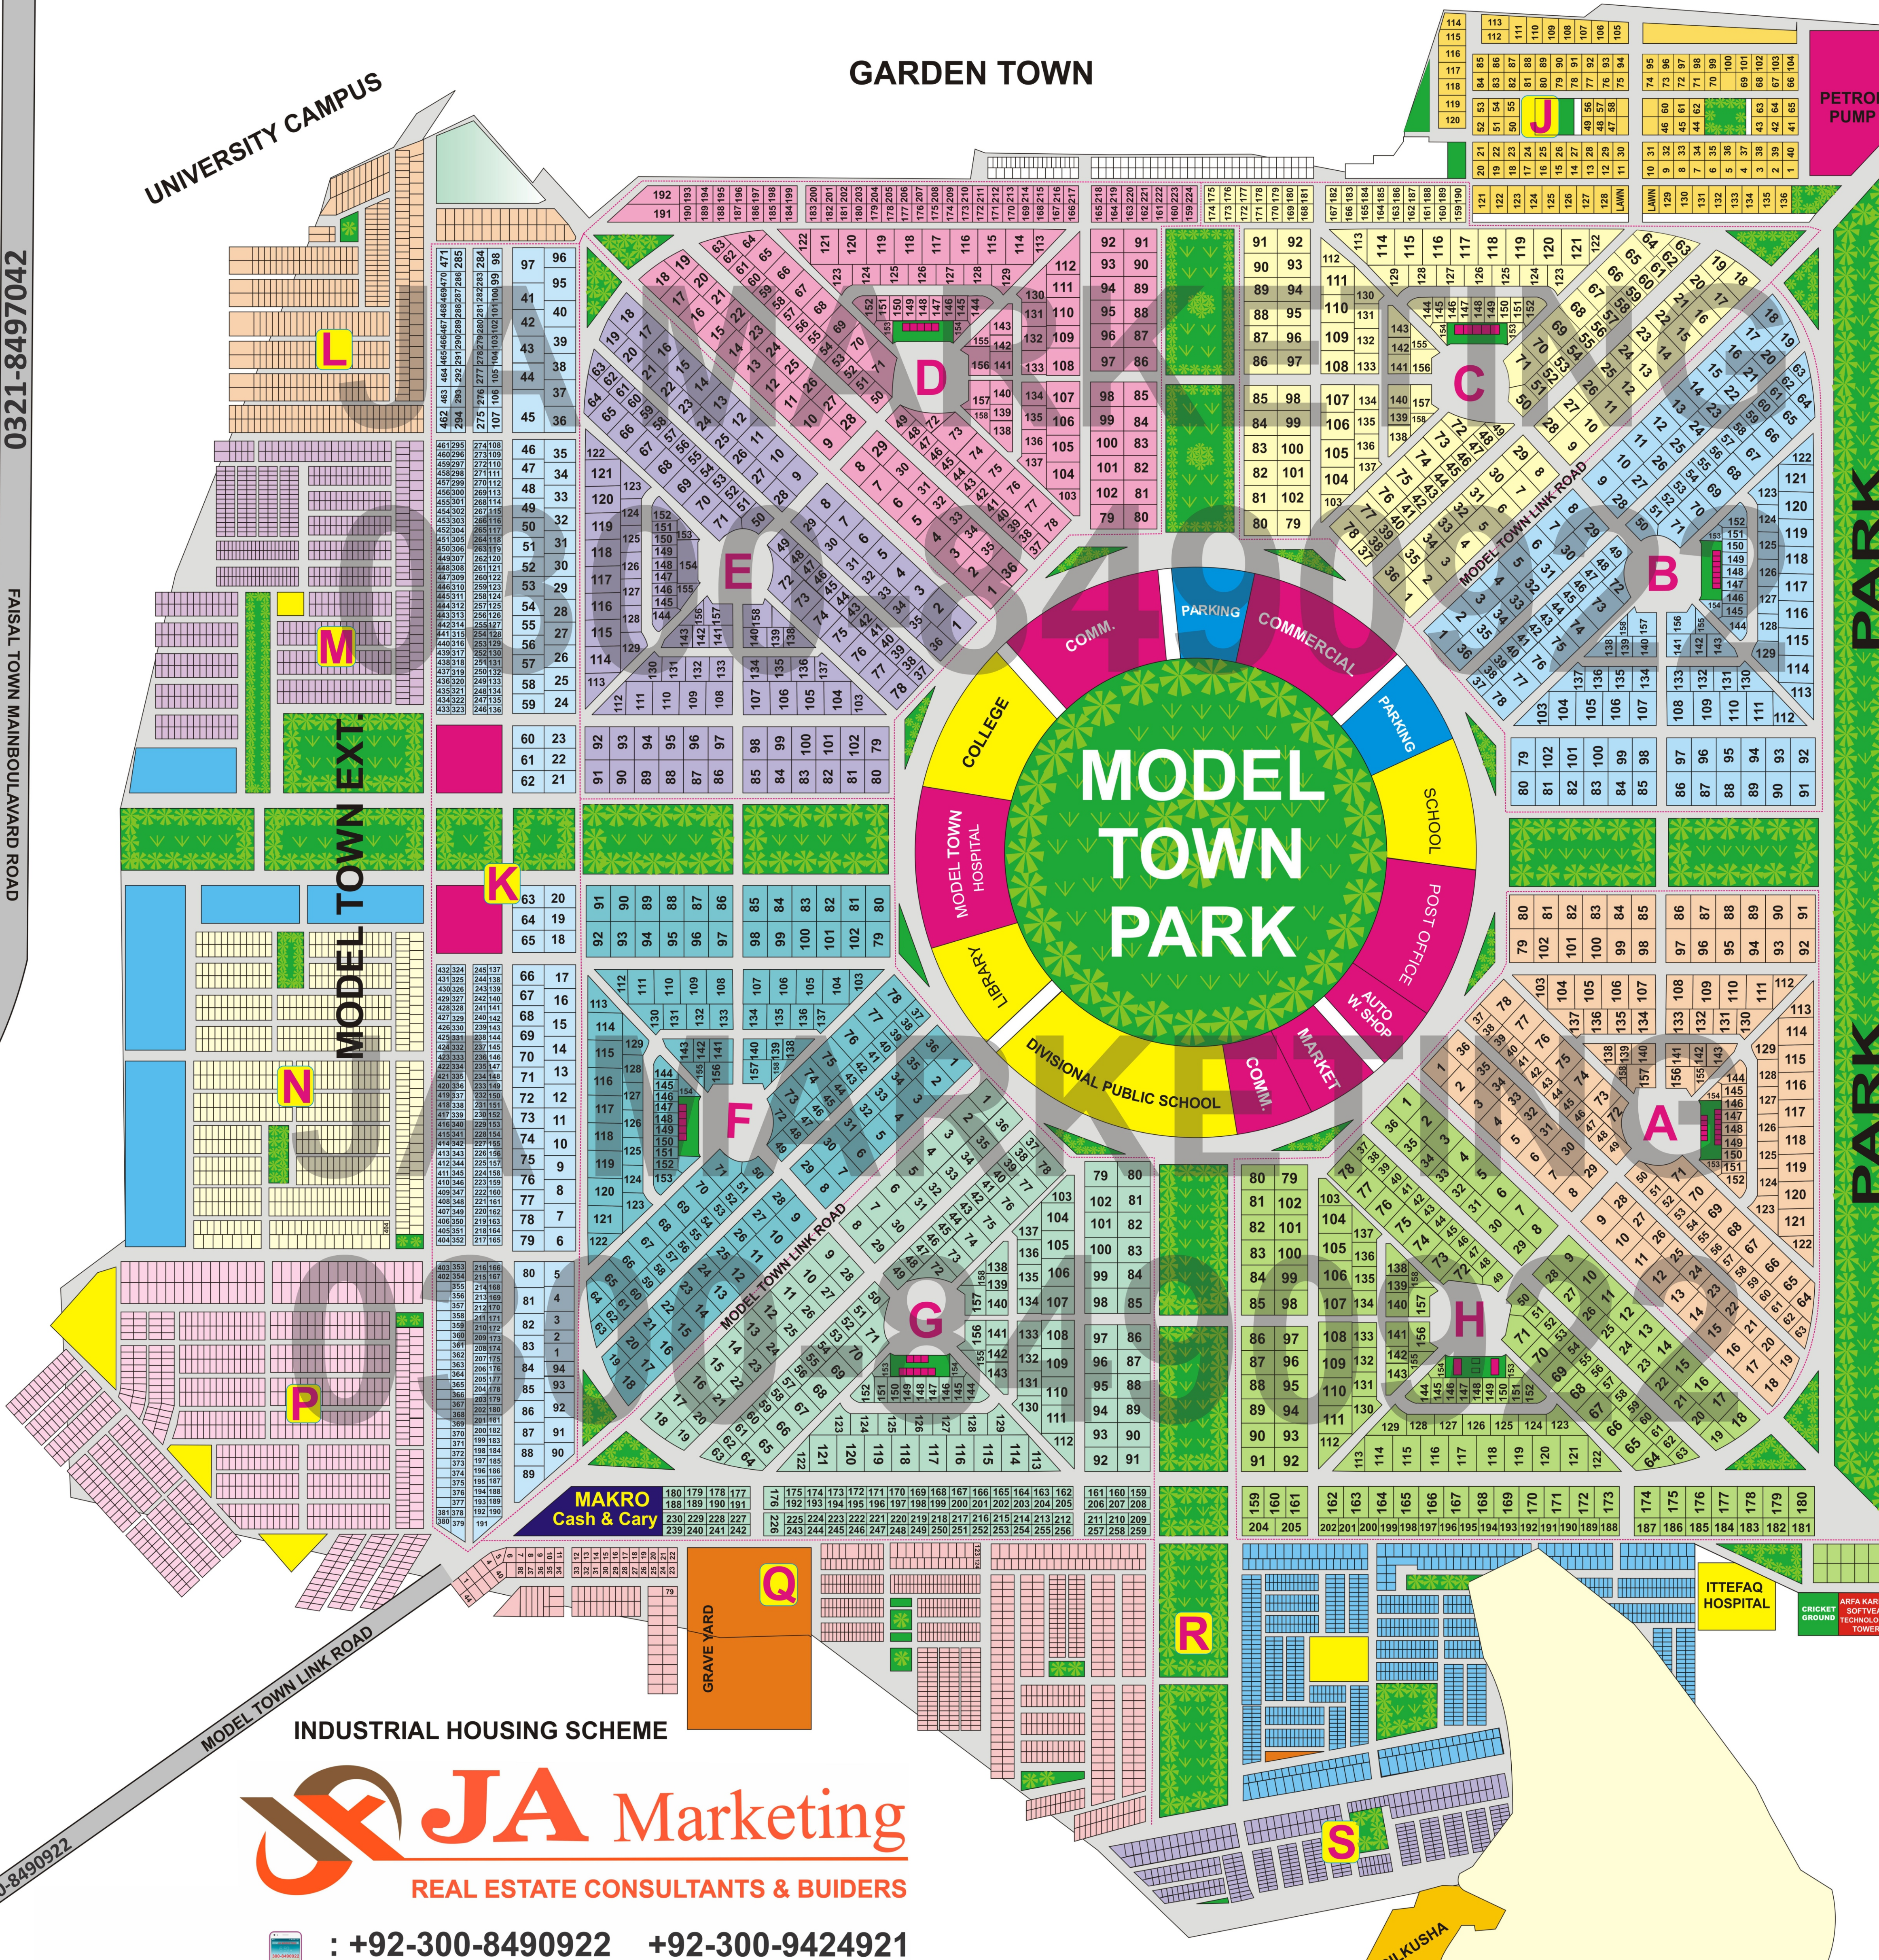

0321-8497042

MAIN BOULEVARD GARDEN TOWN

0300-8490922

KALMA CHOWK

MODEL TOWN MAP LAHORE

: +92-300-8490922 +92-300-9424921
 : +92-321-8410857 +92-321-8497042
 : +92-42-35742201-5
 : jamarketing2002@gmail.com
 : H-34, Phase 1, Commercial Area D.H.A Lahore, Cantt.

GARDEN TOWN

PETROL PUMP

0321-8497042

FEROZPUR ROAD

0300-9424921

FEROZPUR ROAD

LEGEND,S

- Commercial
- Park.s
- Road.s
- Parking
- School
- Mosque
- Grave yard
- O.h.t