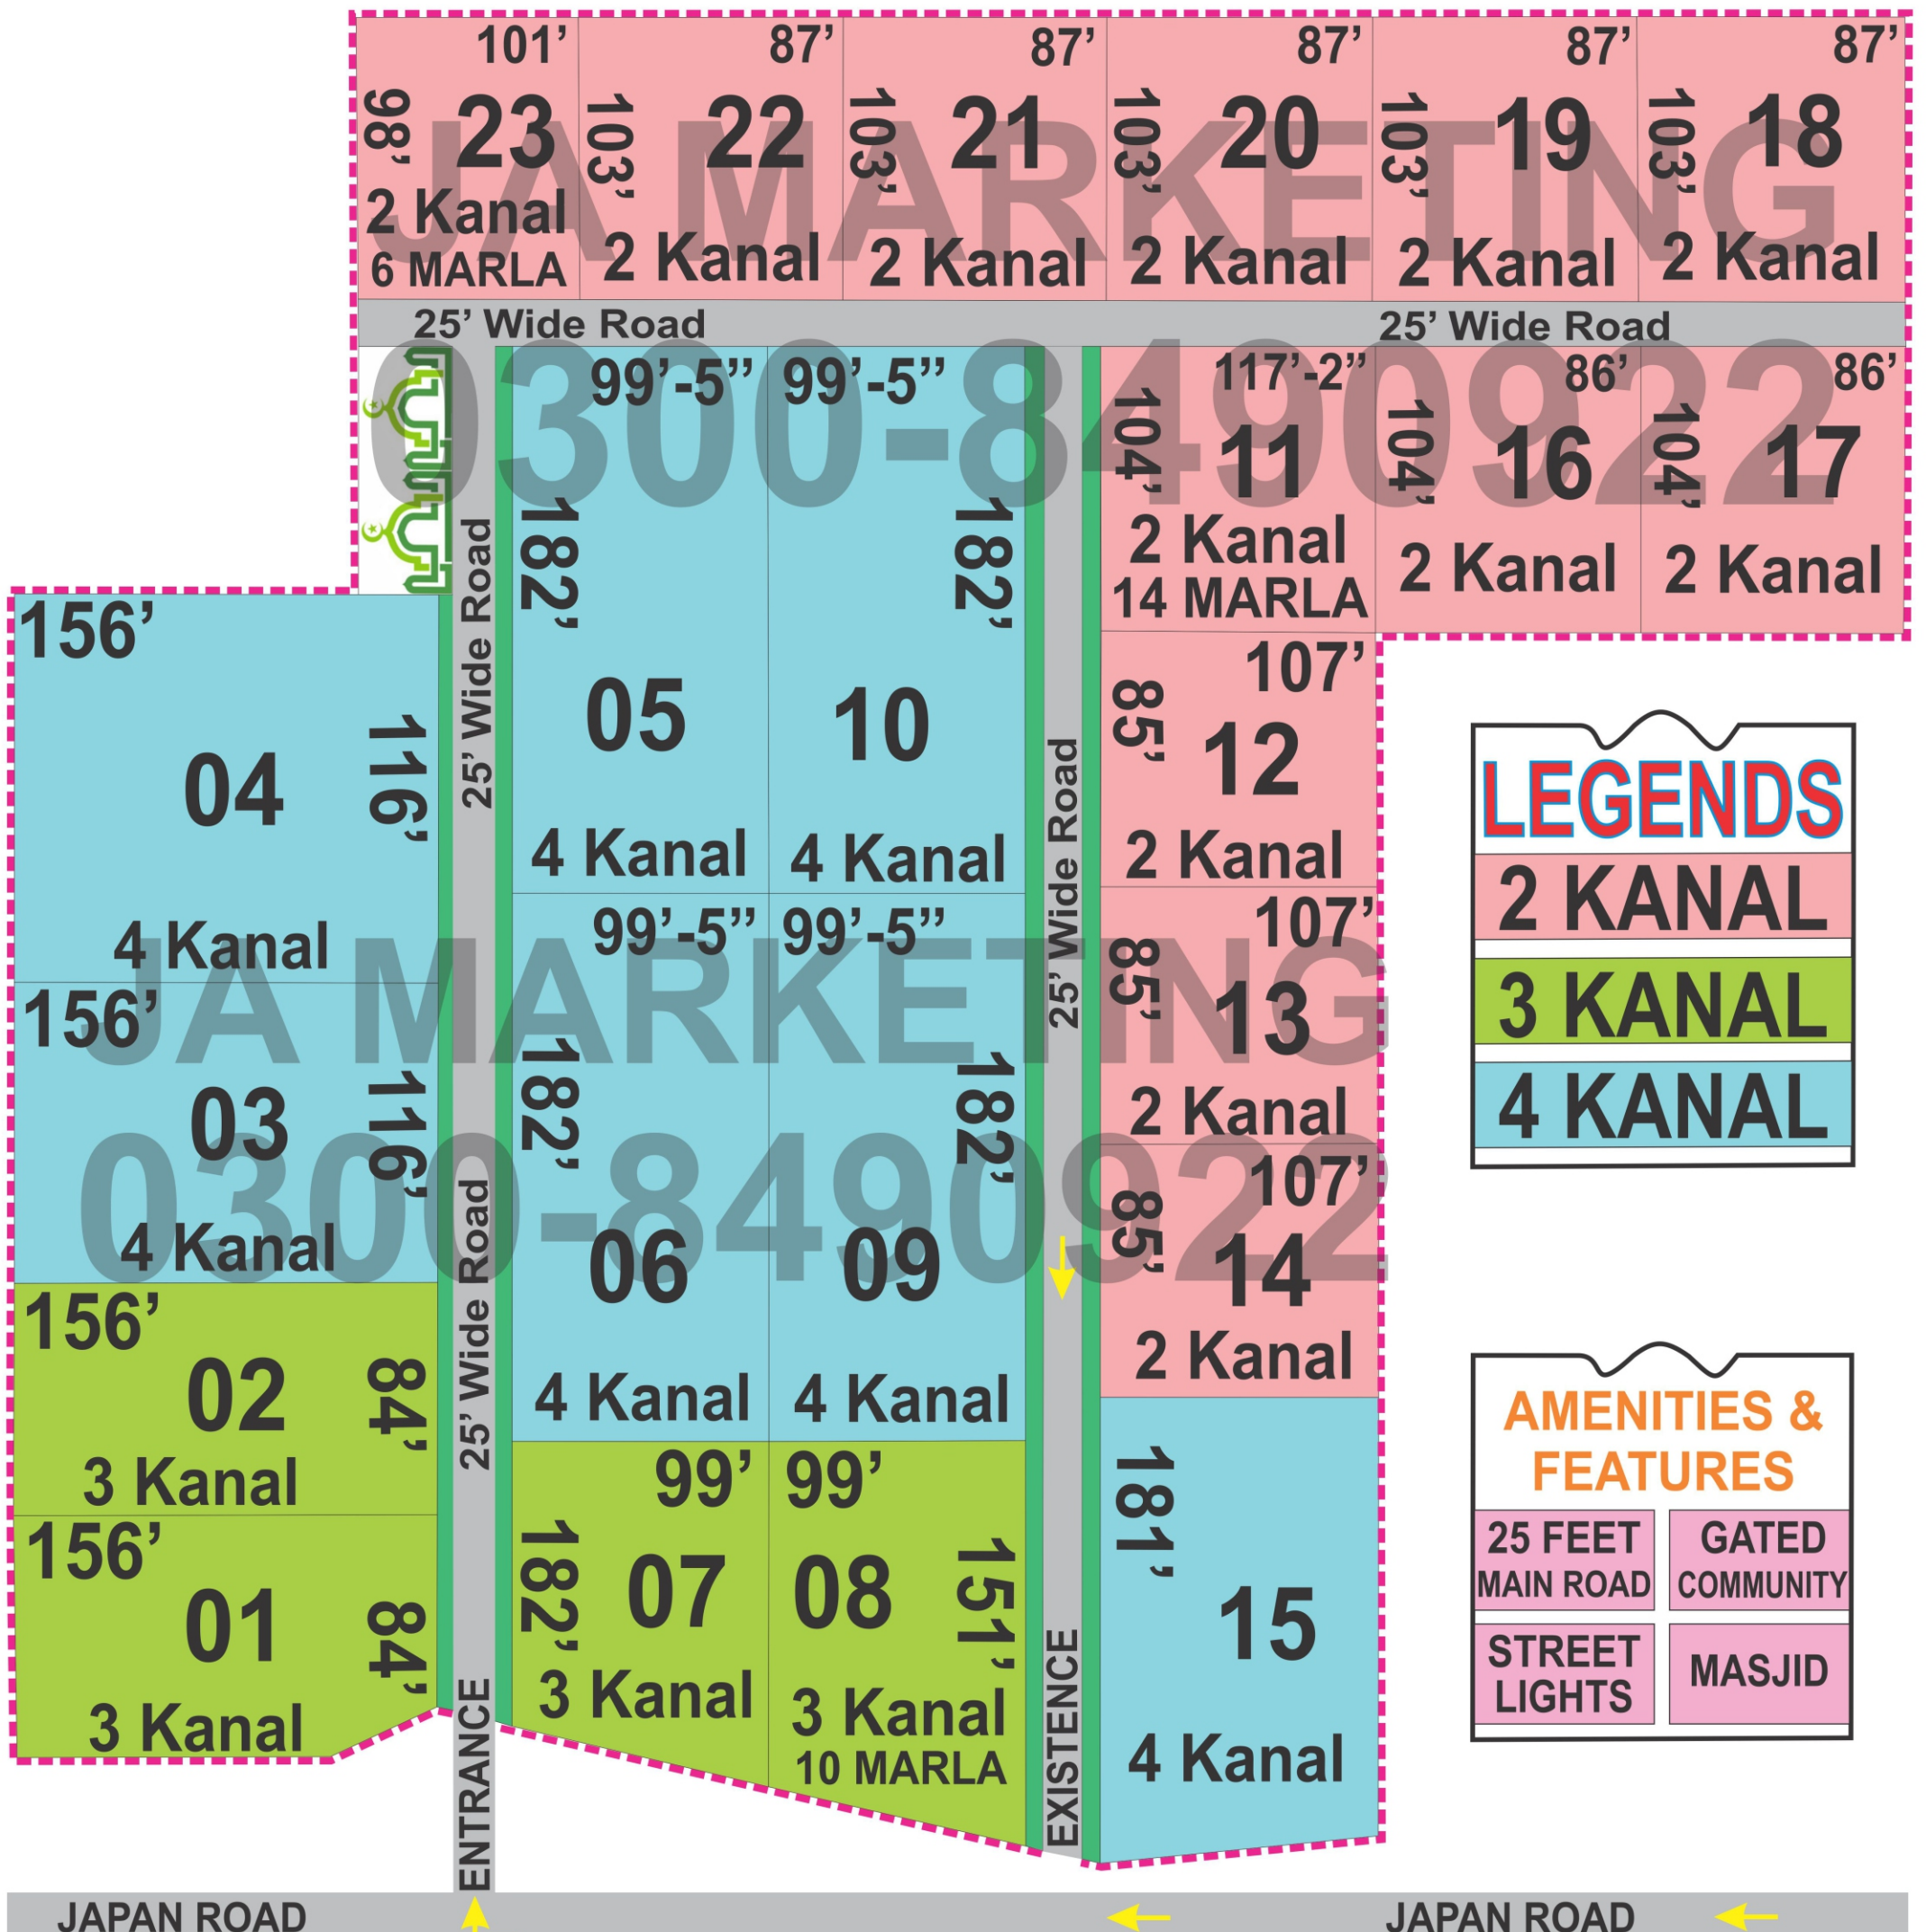

JB FARMS

WHERE DREAMS COME TRUE

LEGENDS

- 2 KANAL
- 3 KANAL
- 4 KANAL

AMENITIES & FEATURES

- 25 FEET MAIN ROAD
- GATED COMMUNITY
- STREET LIGHTS
- MASJID

JAPAN ROAD

JA Marketing