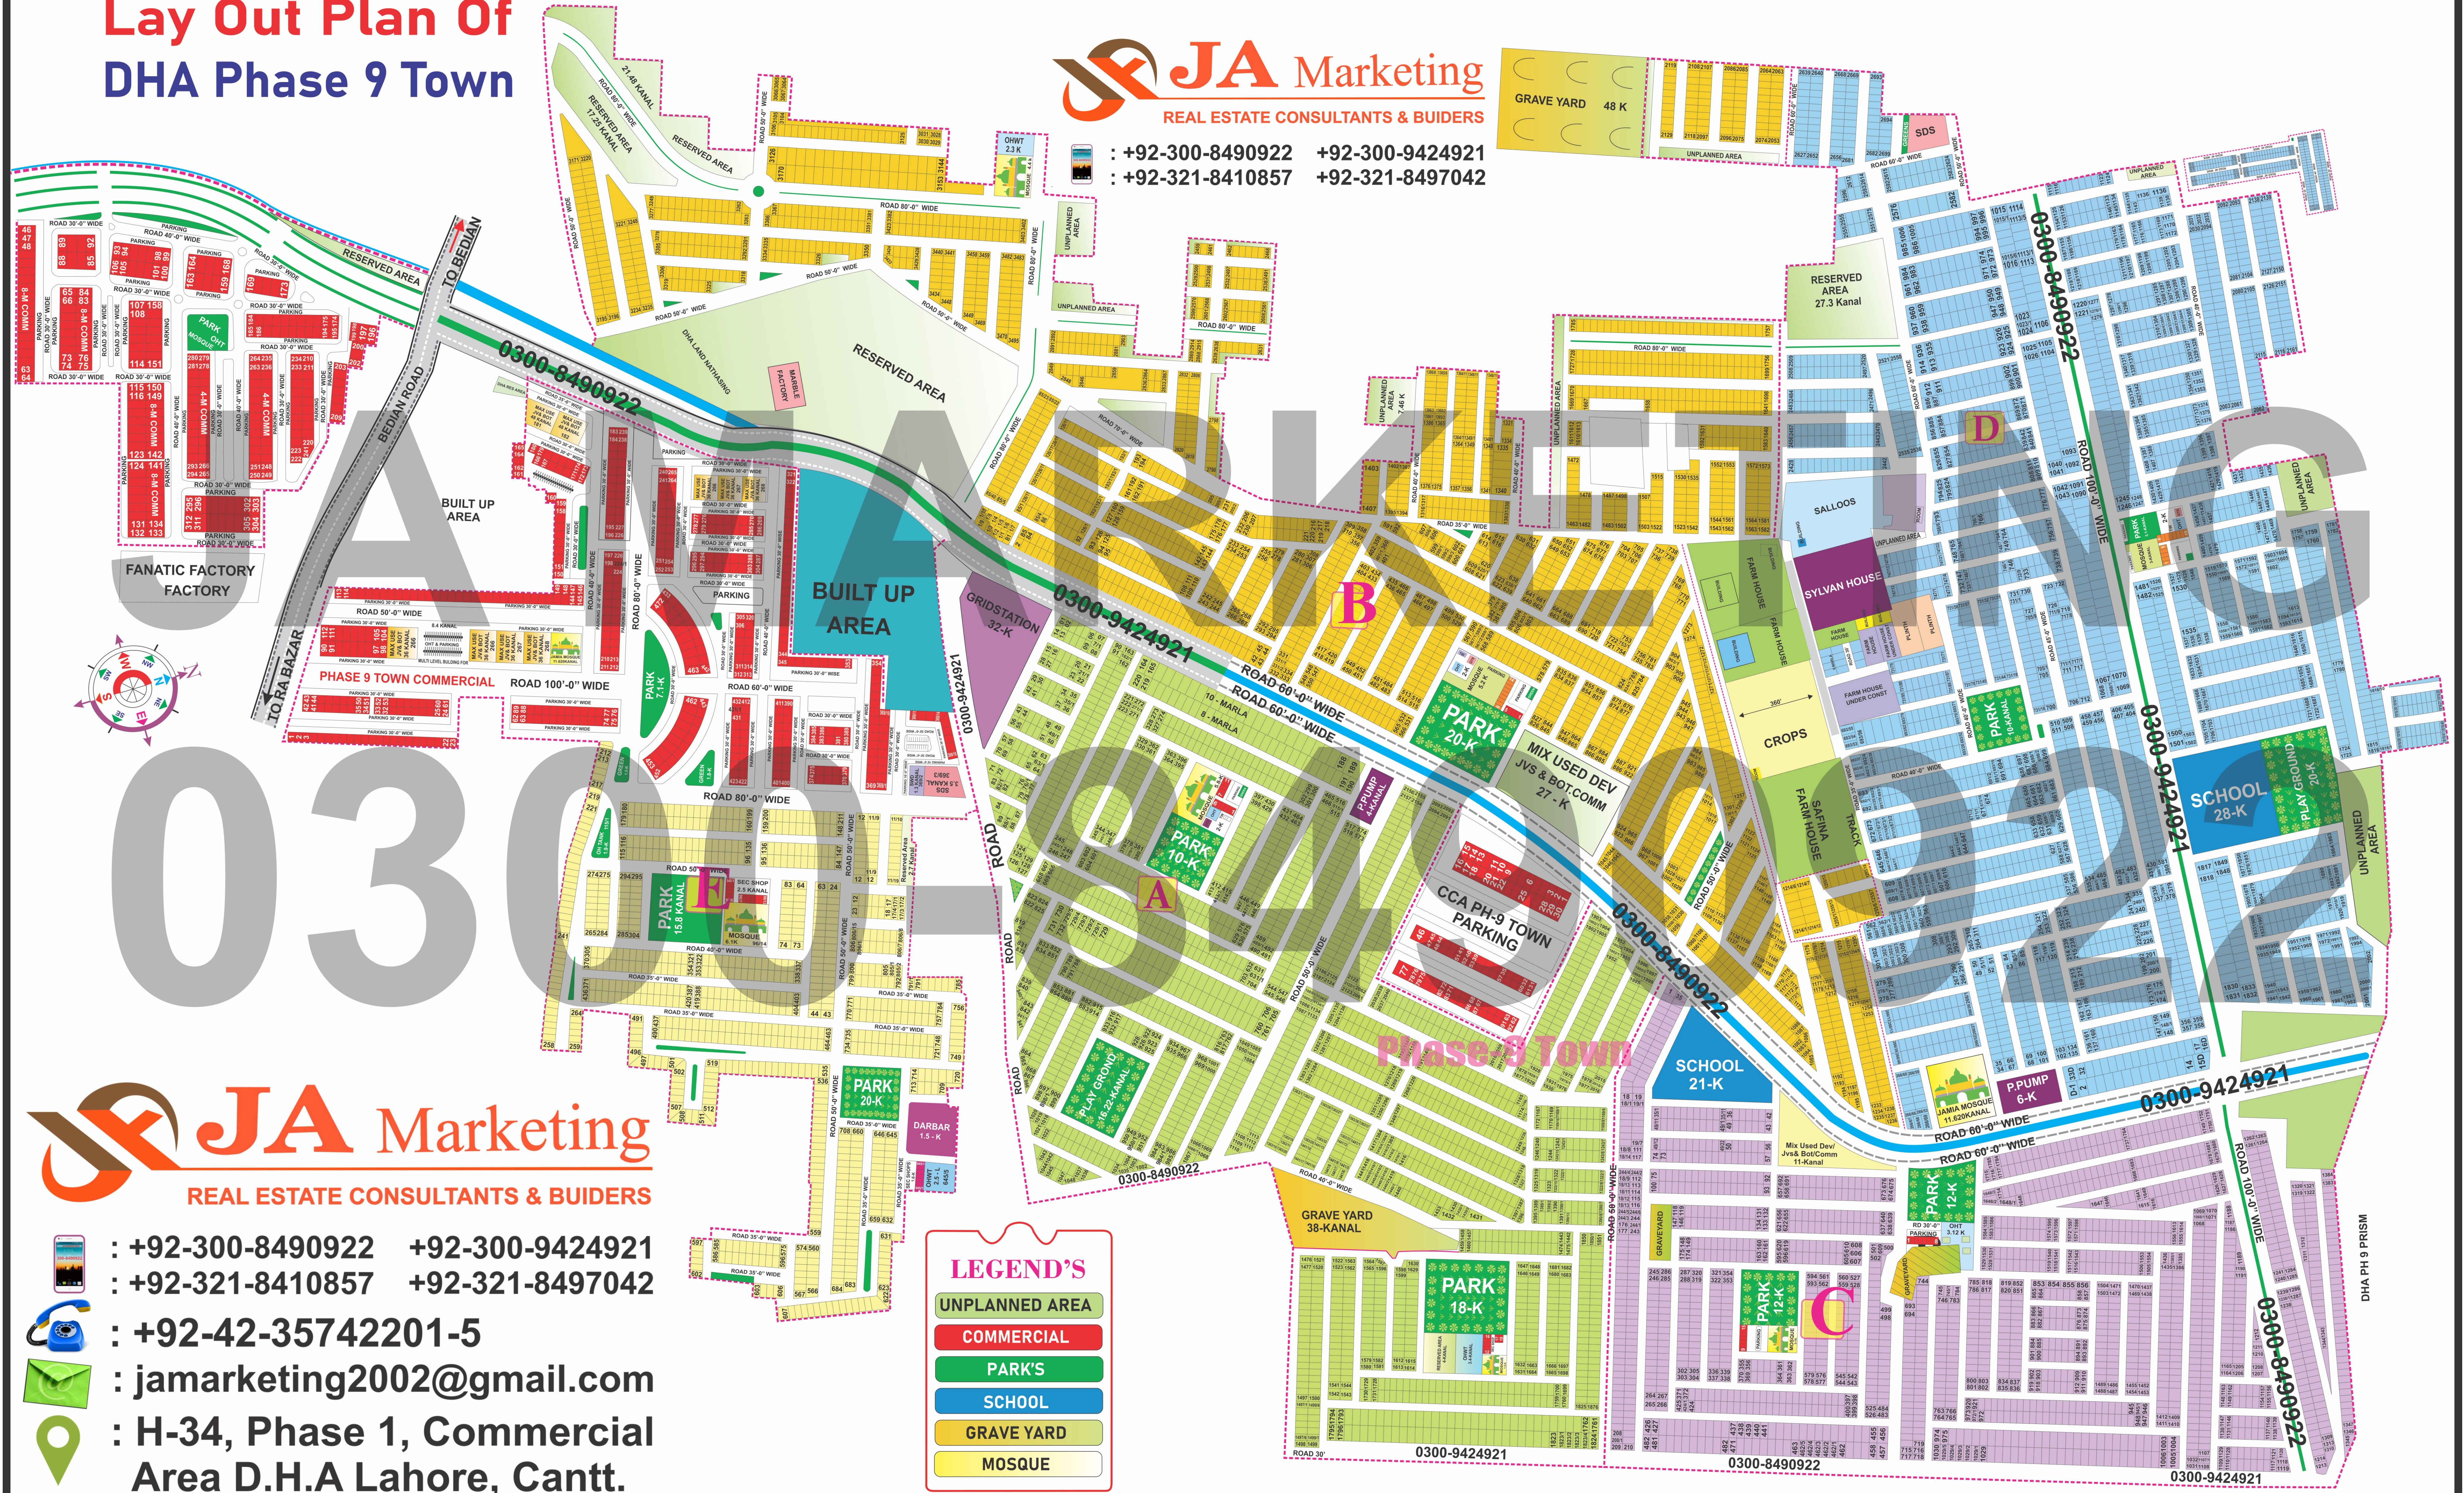

Lay Out Plan Of DHA Phase 9 Town

REAL ESTATE CONSULTANTS & BUIDERS

+92-300-8490922 +92-300-9424921
+92-321-8410857 +92-321-8497042

LEGEND'S

- UNPLANNED AREA
- COMMERCIAL
- PARK'S
- SCHOOL
- GRAVE YARD
- MOSQUE