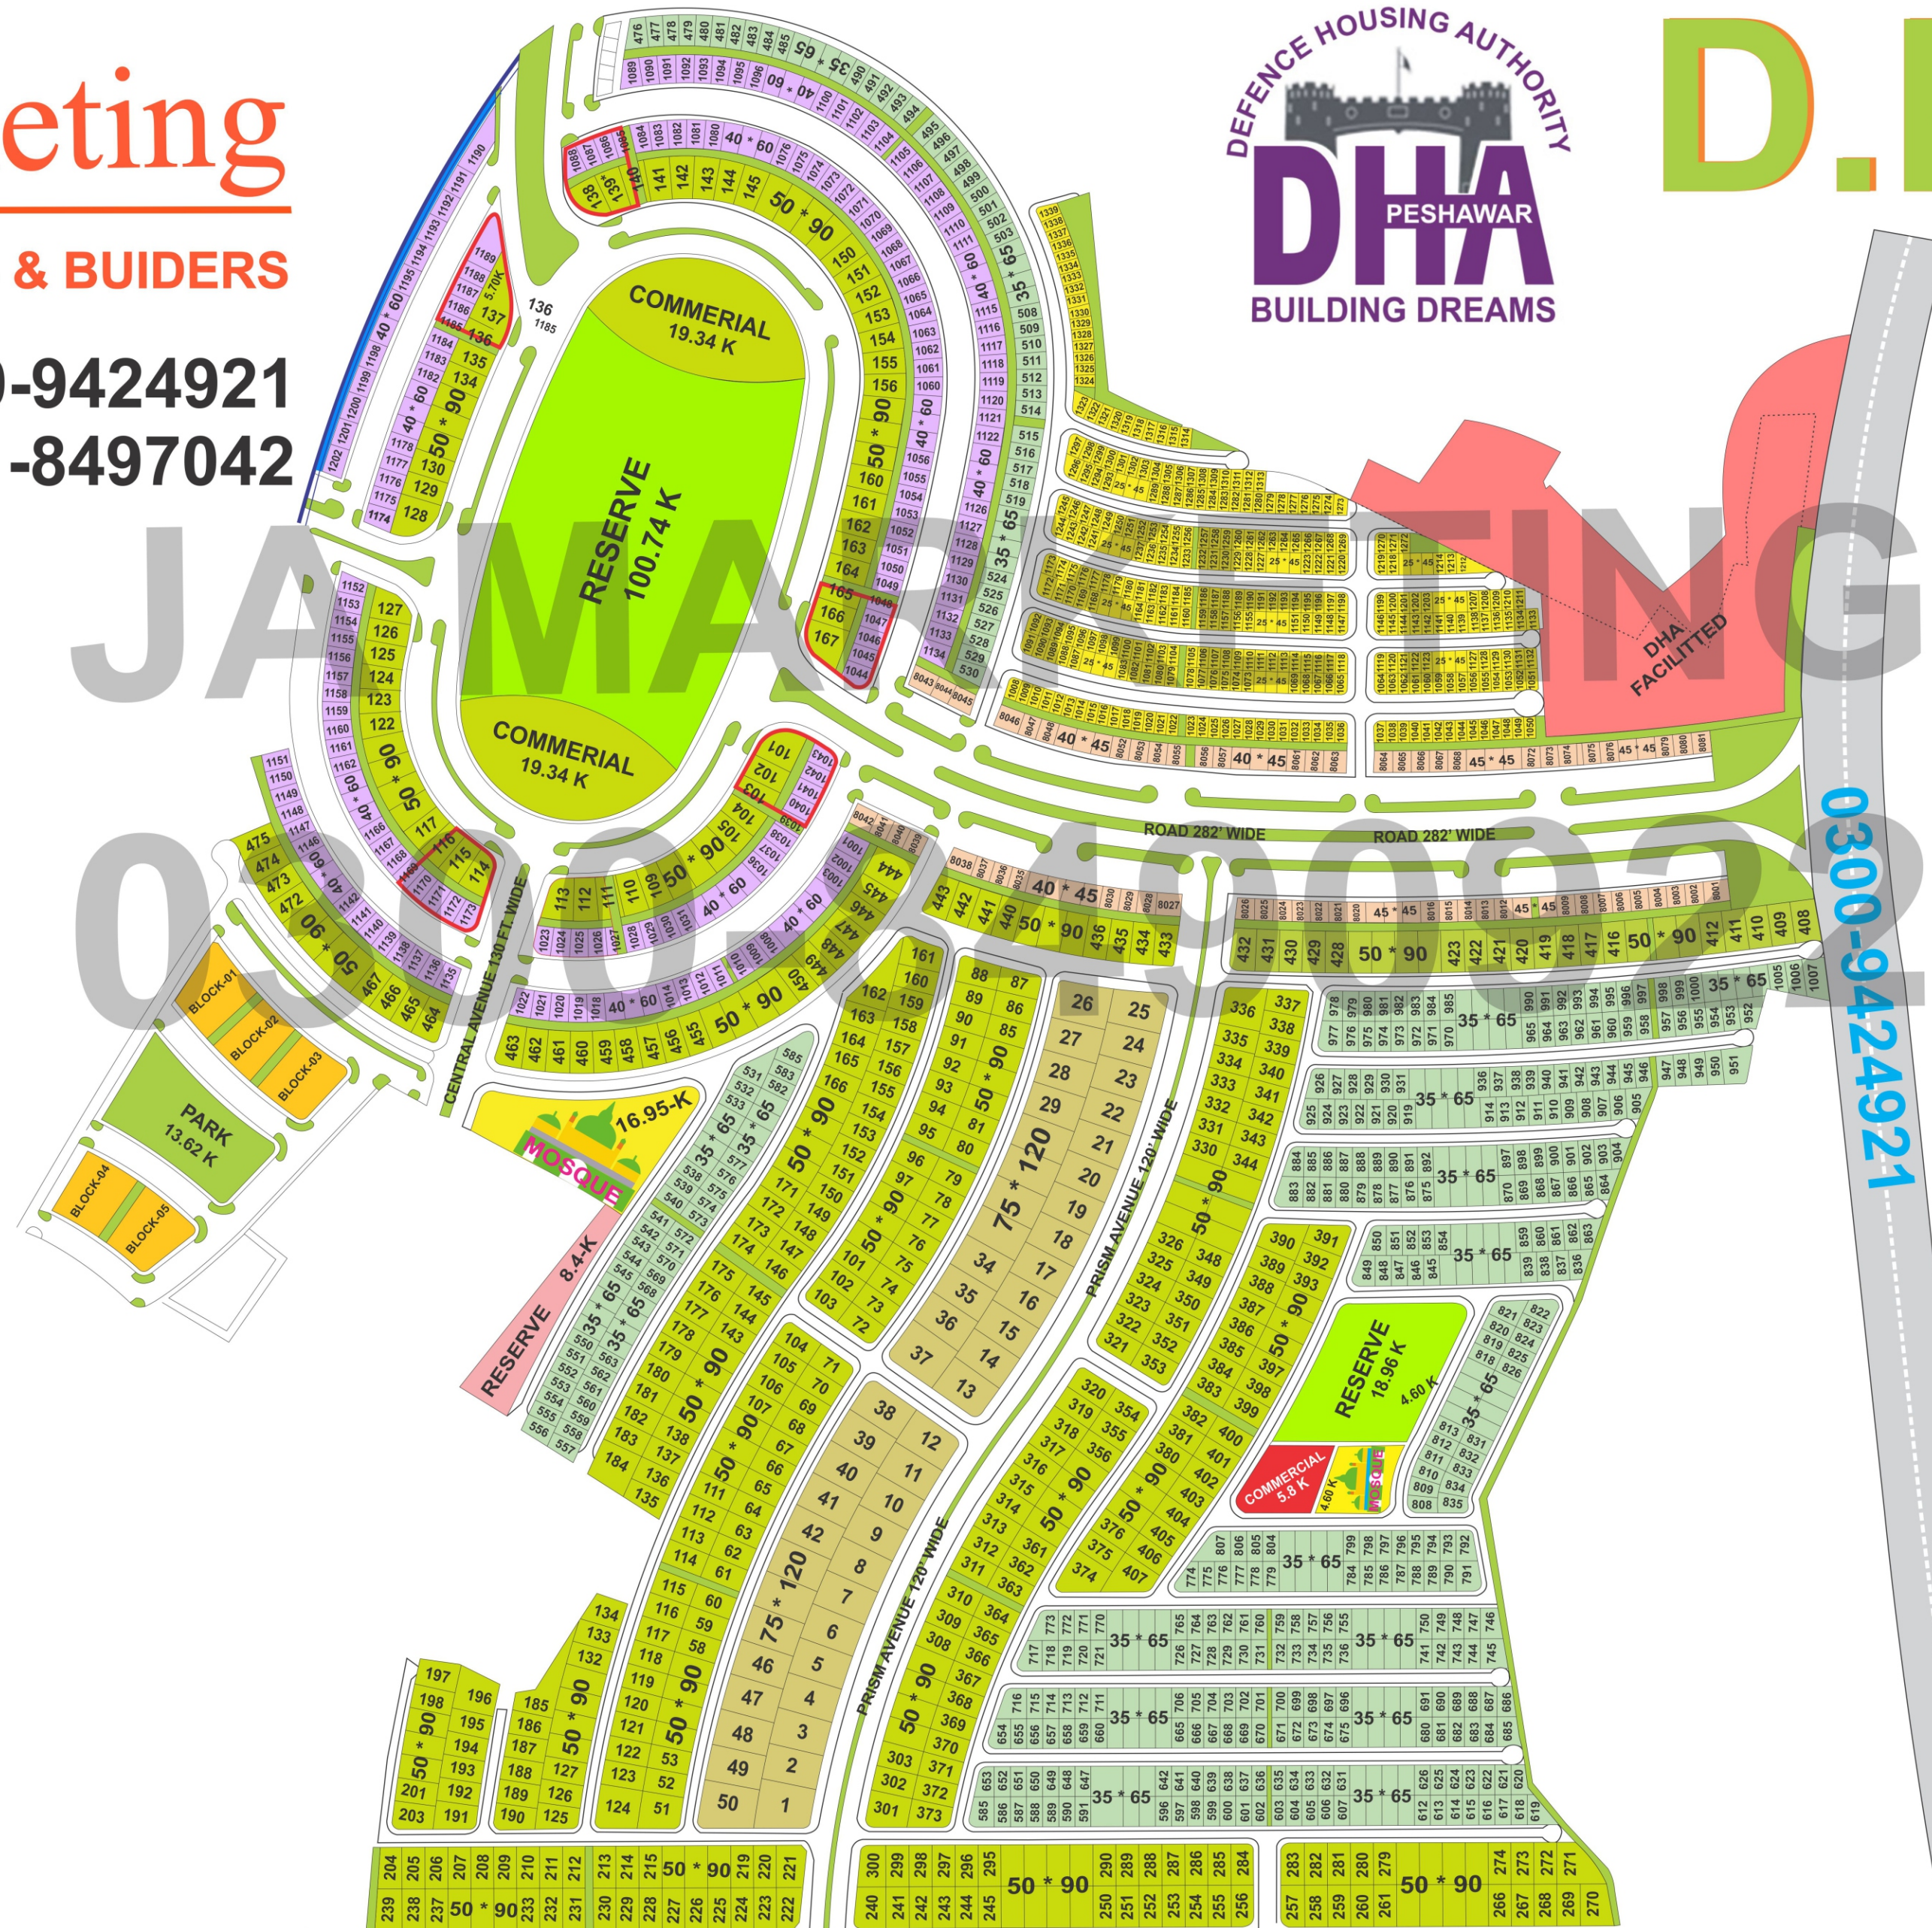

+92-300-8490922    +92-300-9424921  
 +92-321-8410857    +92-321-8497042

+92-300-8490922    +92-300-9424921  
 +92-321-8410857    +92-321-8497042  
 +92-42-35742201-5  
 : jamarketing2002@gmail.com  
 : H-34, Phase 1, Commercial Area D.H.A Lahore, Cantt.

**NOTE:** WE PUT OUR BEST EFFORT TO DRAW THIS MAP AS CLOSE AS POSSIBLE TO THE LATEST OFFICIAL MAP WE ARE NOT RESPONSIBLE FOR ANY ERRORS OR OMISSIONS