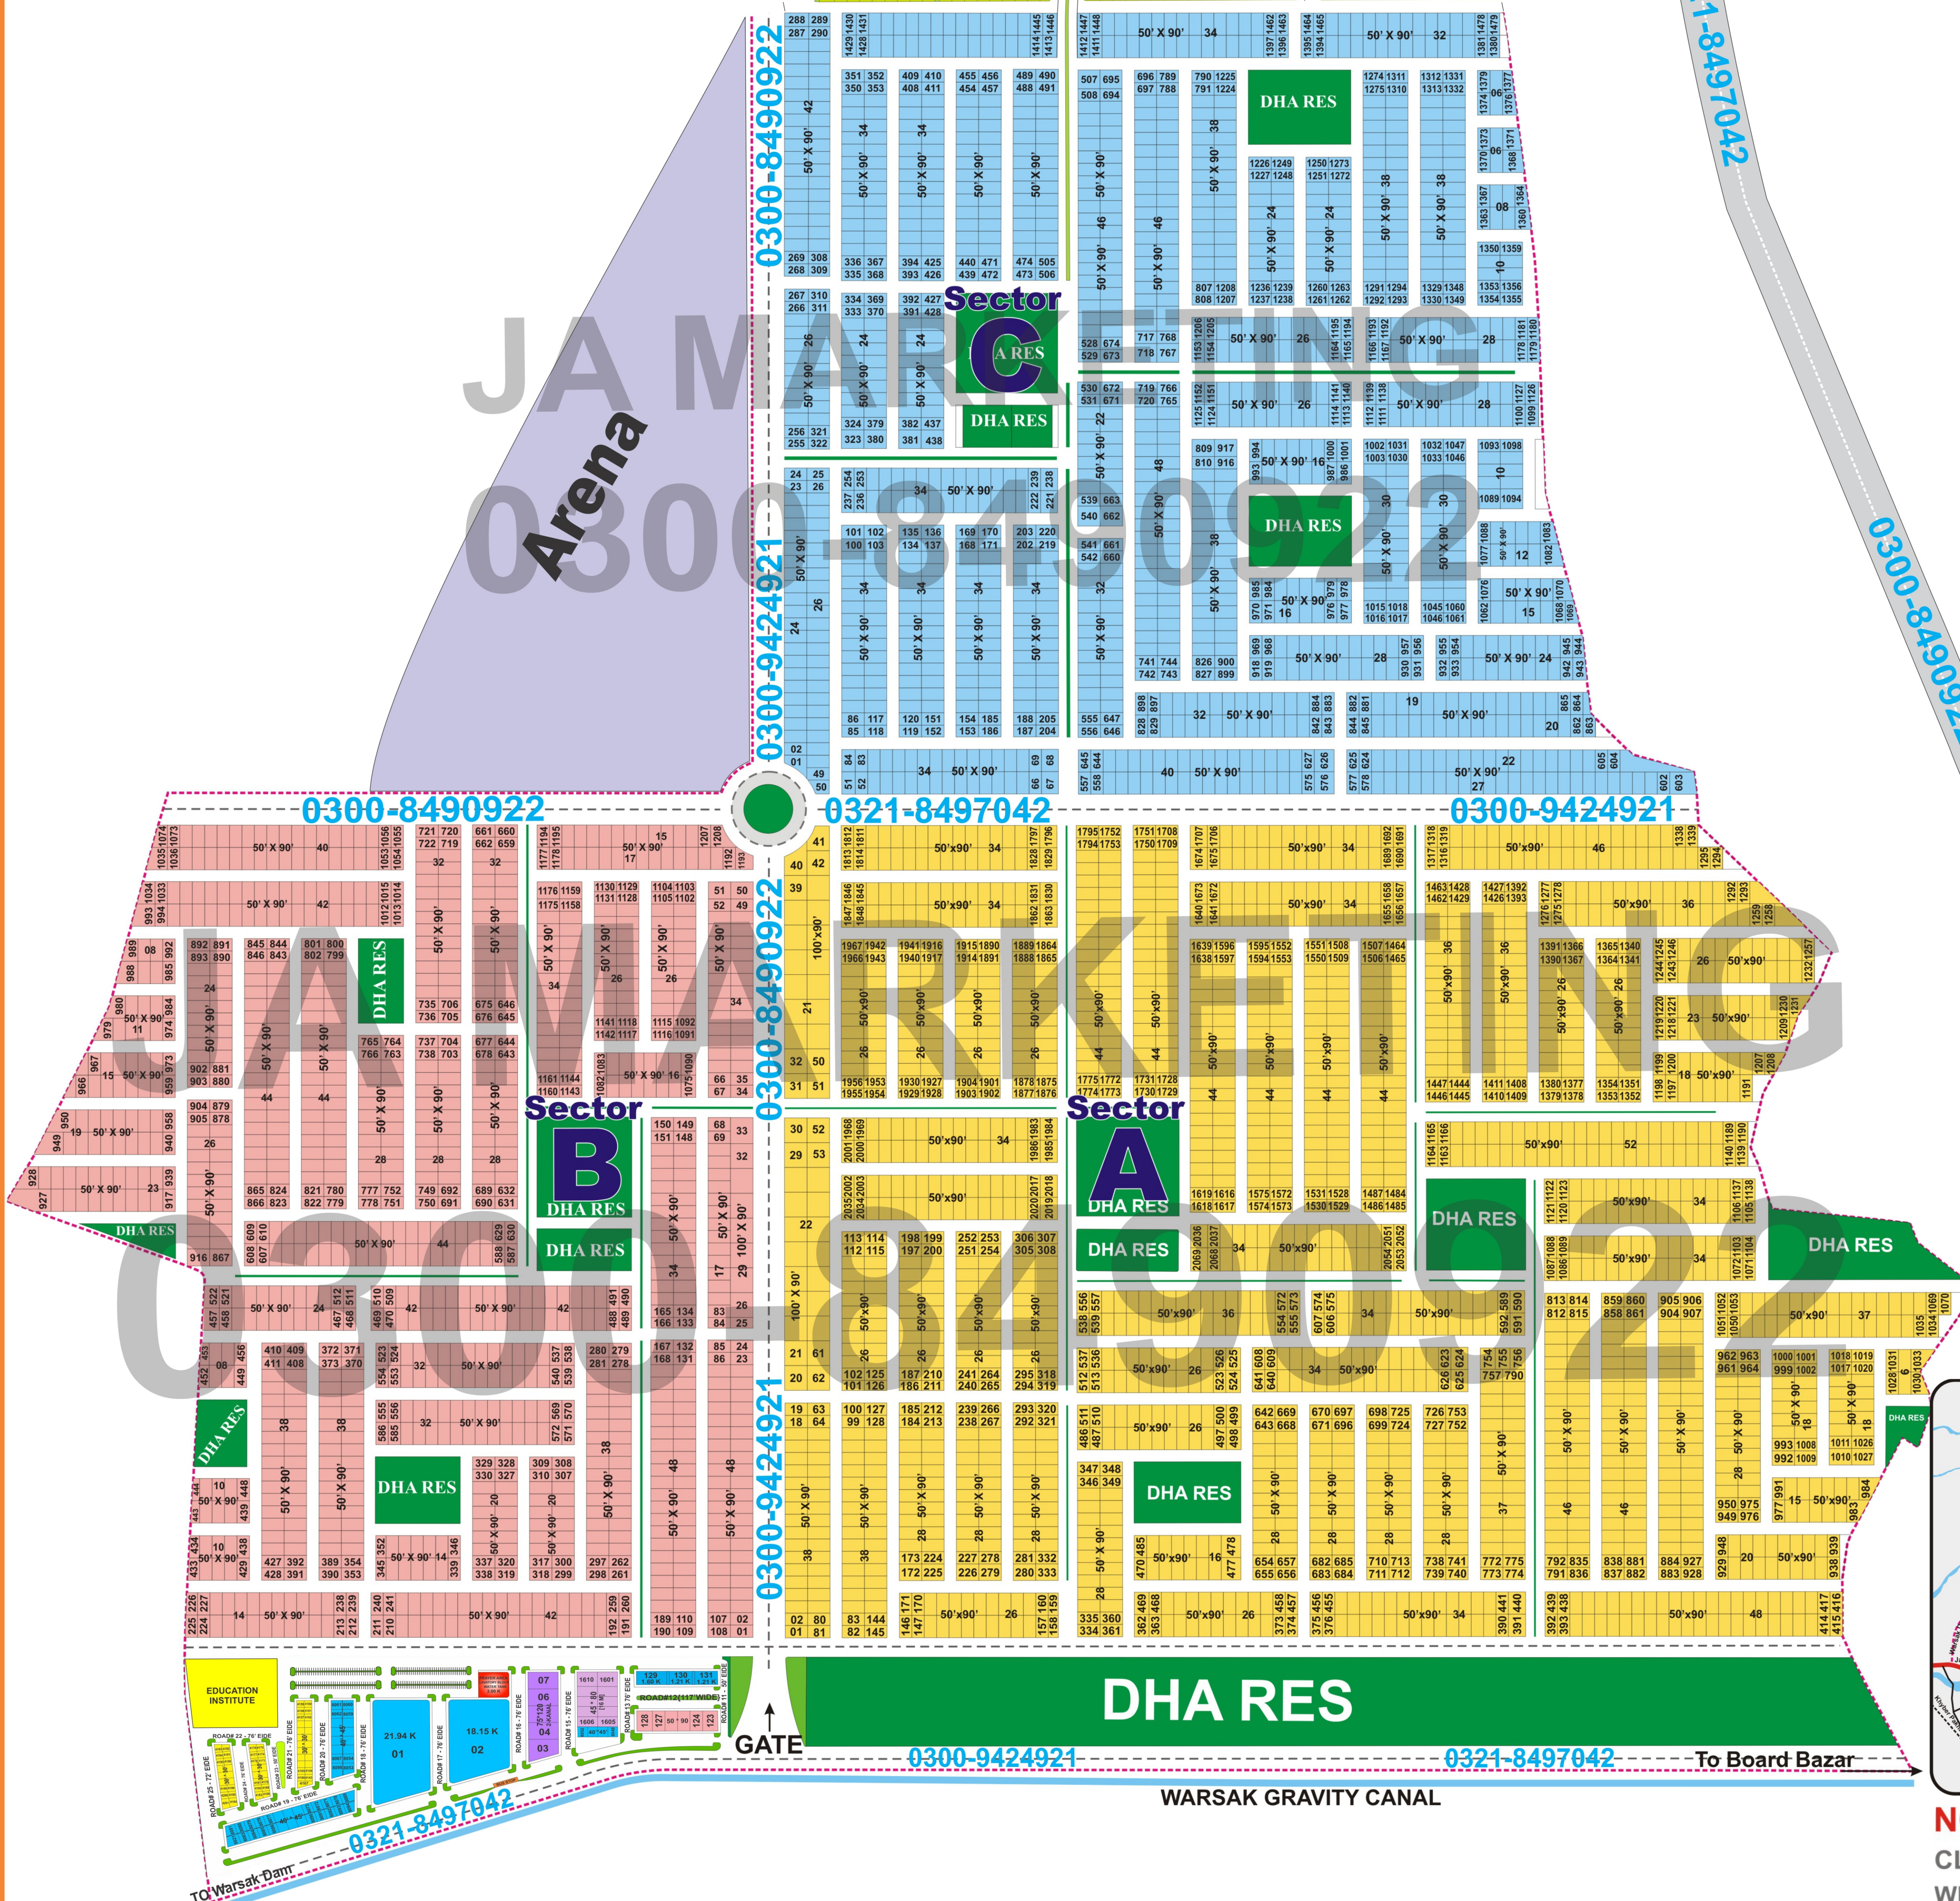

+92-300-8490922    +92-300-9424921  
 +92-321-8410857    +92-321-8497042

+92-300-8490922    +92-300-9424921  
 +92-321-8410857    +92-321-8497042  
 +92-42-35742201-5  
 : jamarketing2002@gmail.com  
 : H-34, Phase 1, Commercial Area D.H.A Lahore, Cantt.

**NOTE:** WE PUT OUR BEST EFFORT TO DRAW THIS MAP AS CLOSE AS POSSIBLE TO THE LATEST OFFICIAL MAP WE ARE NOT RESPONSIBLE FOR ANY ERRORS OR OMISSIONS