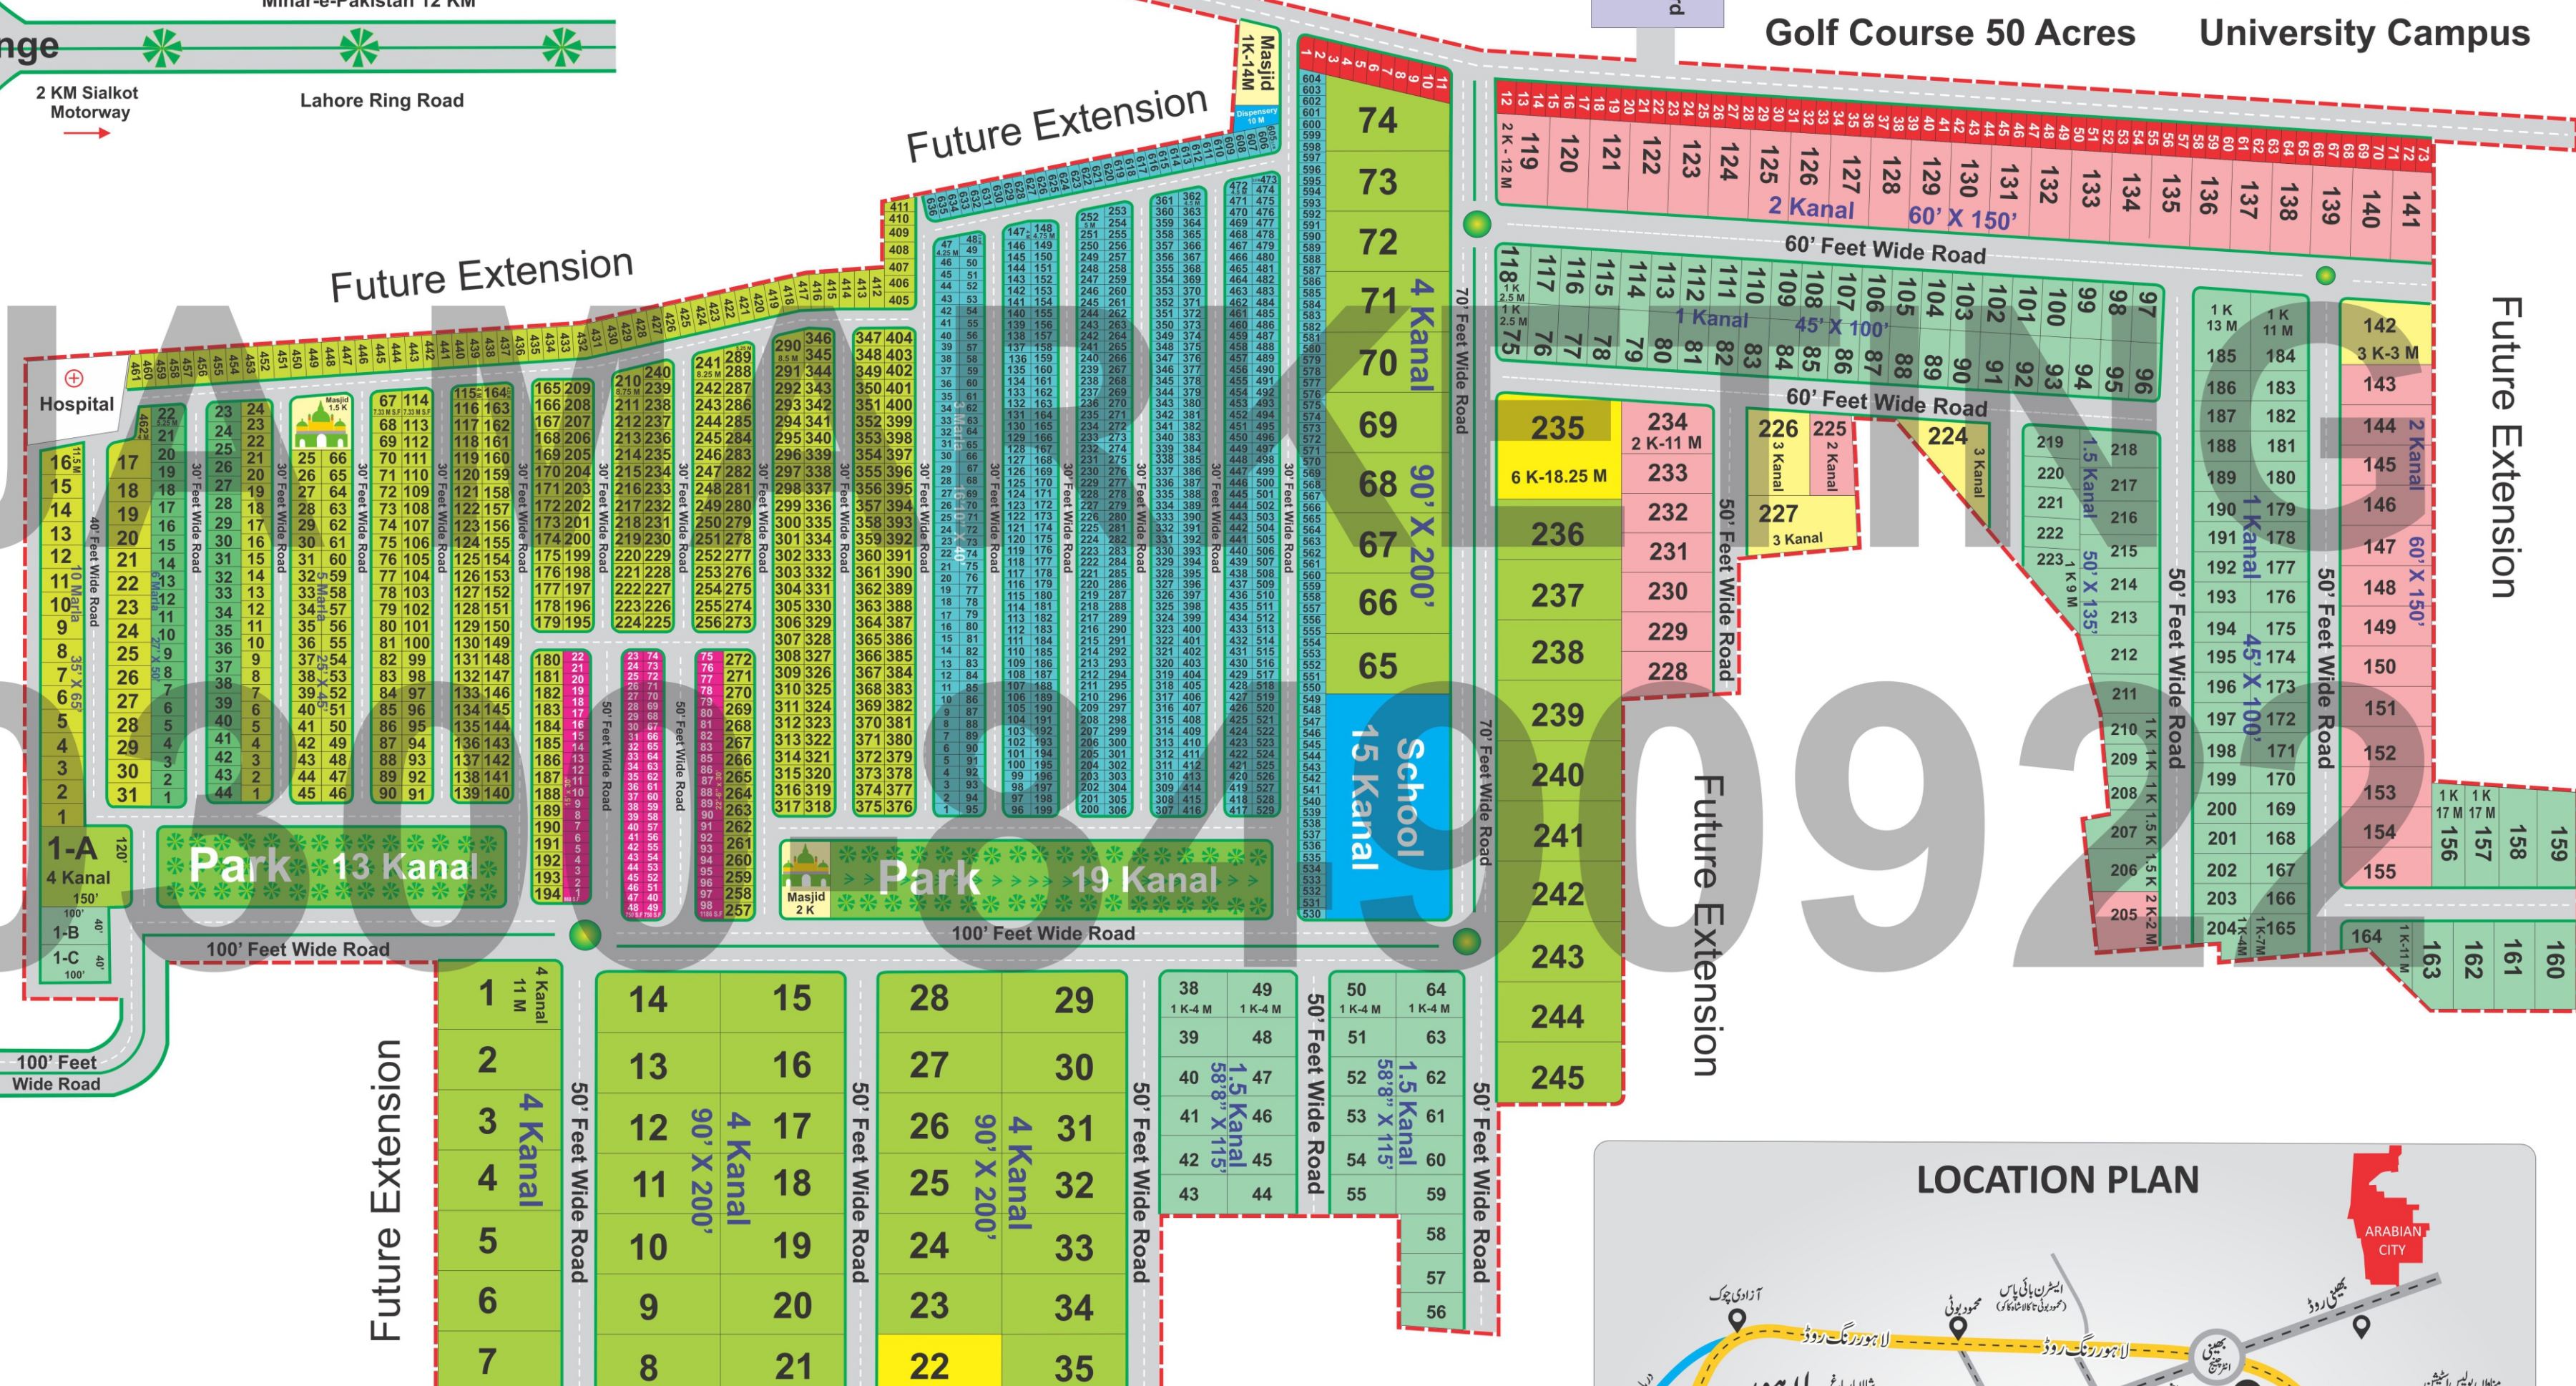

LEGEND'S

- 3 MARLA
- 5 MARLA
- 6 MARLA
- 10 MARLA
- 1 KANAL
- 2 KANAL
- 3 KANAL
- 4 KANAL
- 6 KANAL
- 2,3 MARLA COMMERCIAL
- 5 MARLA COMMERCIAL
- SCHOOL
- PARK
- MOSQUE
- UNIVERSITY

Main Bhiani Road

Society Location 5 KM

ENTRANCE

Towards BRB Canal

REAL ESTATE CONSULTANTS & BUIDERS

+92-300-8490922 +92-300-9424921
+92-321-8410857 +92-321-8497042
+92-42-35742201-5
: jamarketing2002@gmail.com
: H-34, Phase 1, Commercial Area D.H.A Lahore, Cantt.