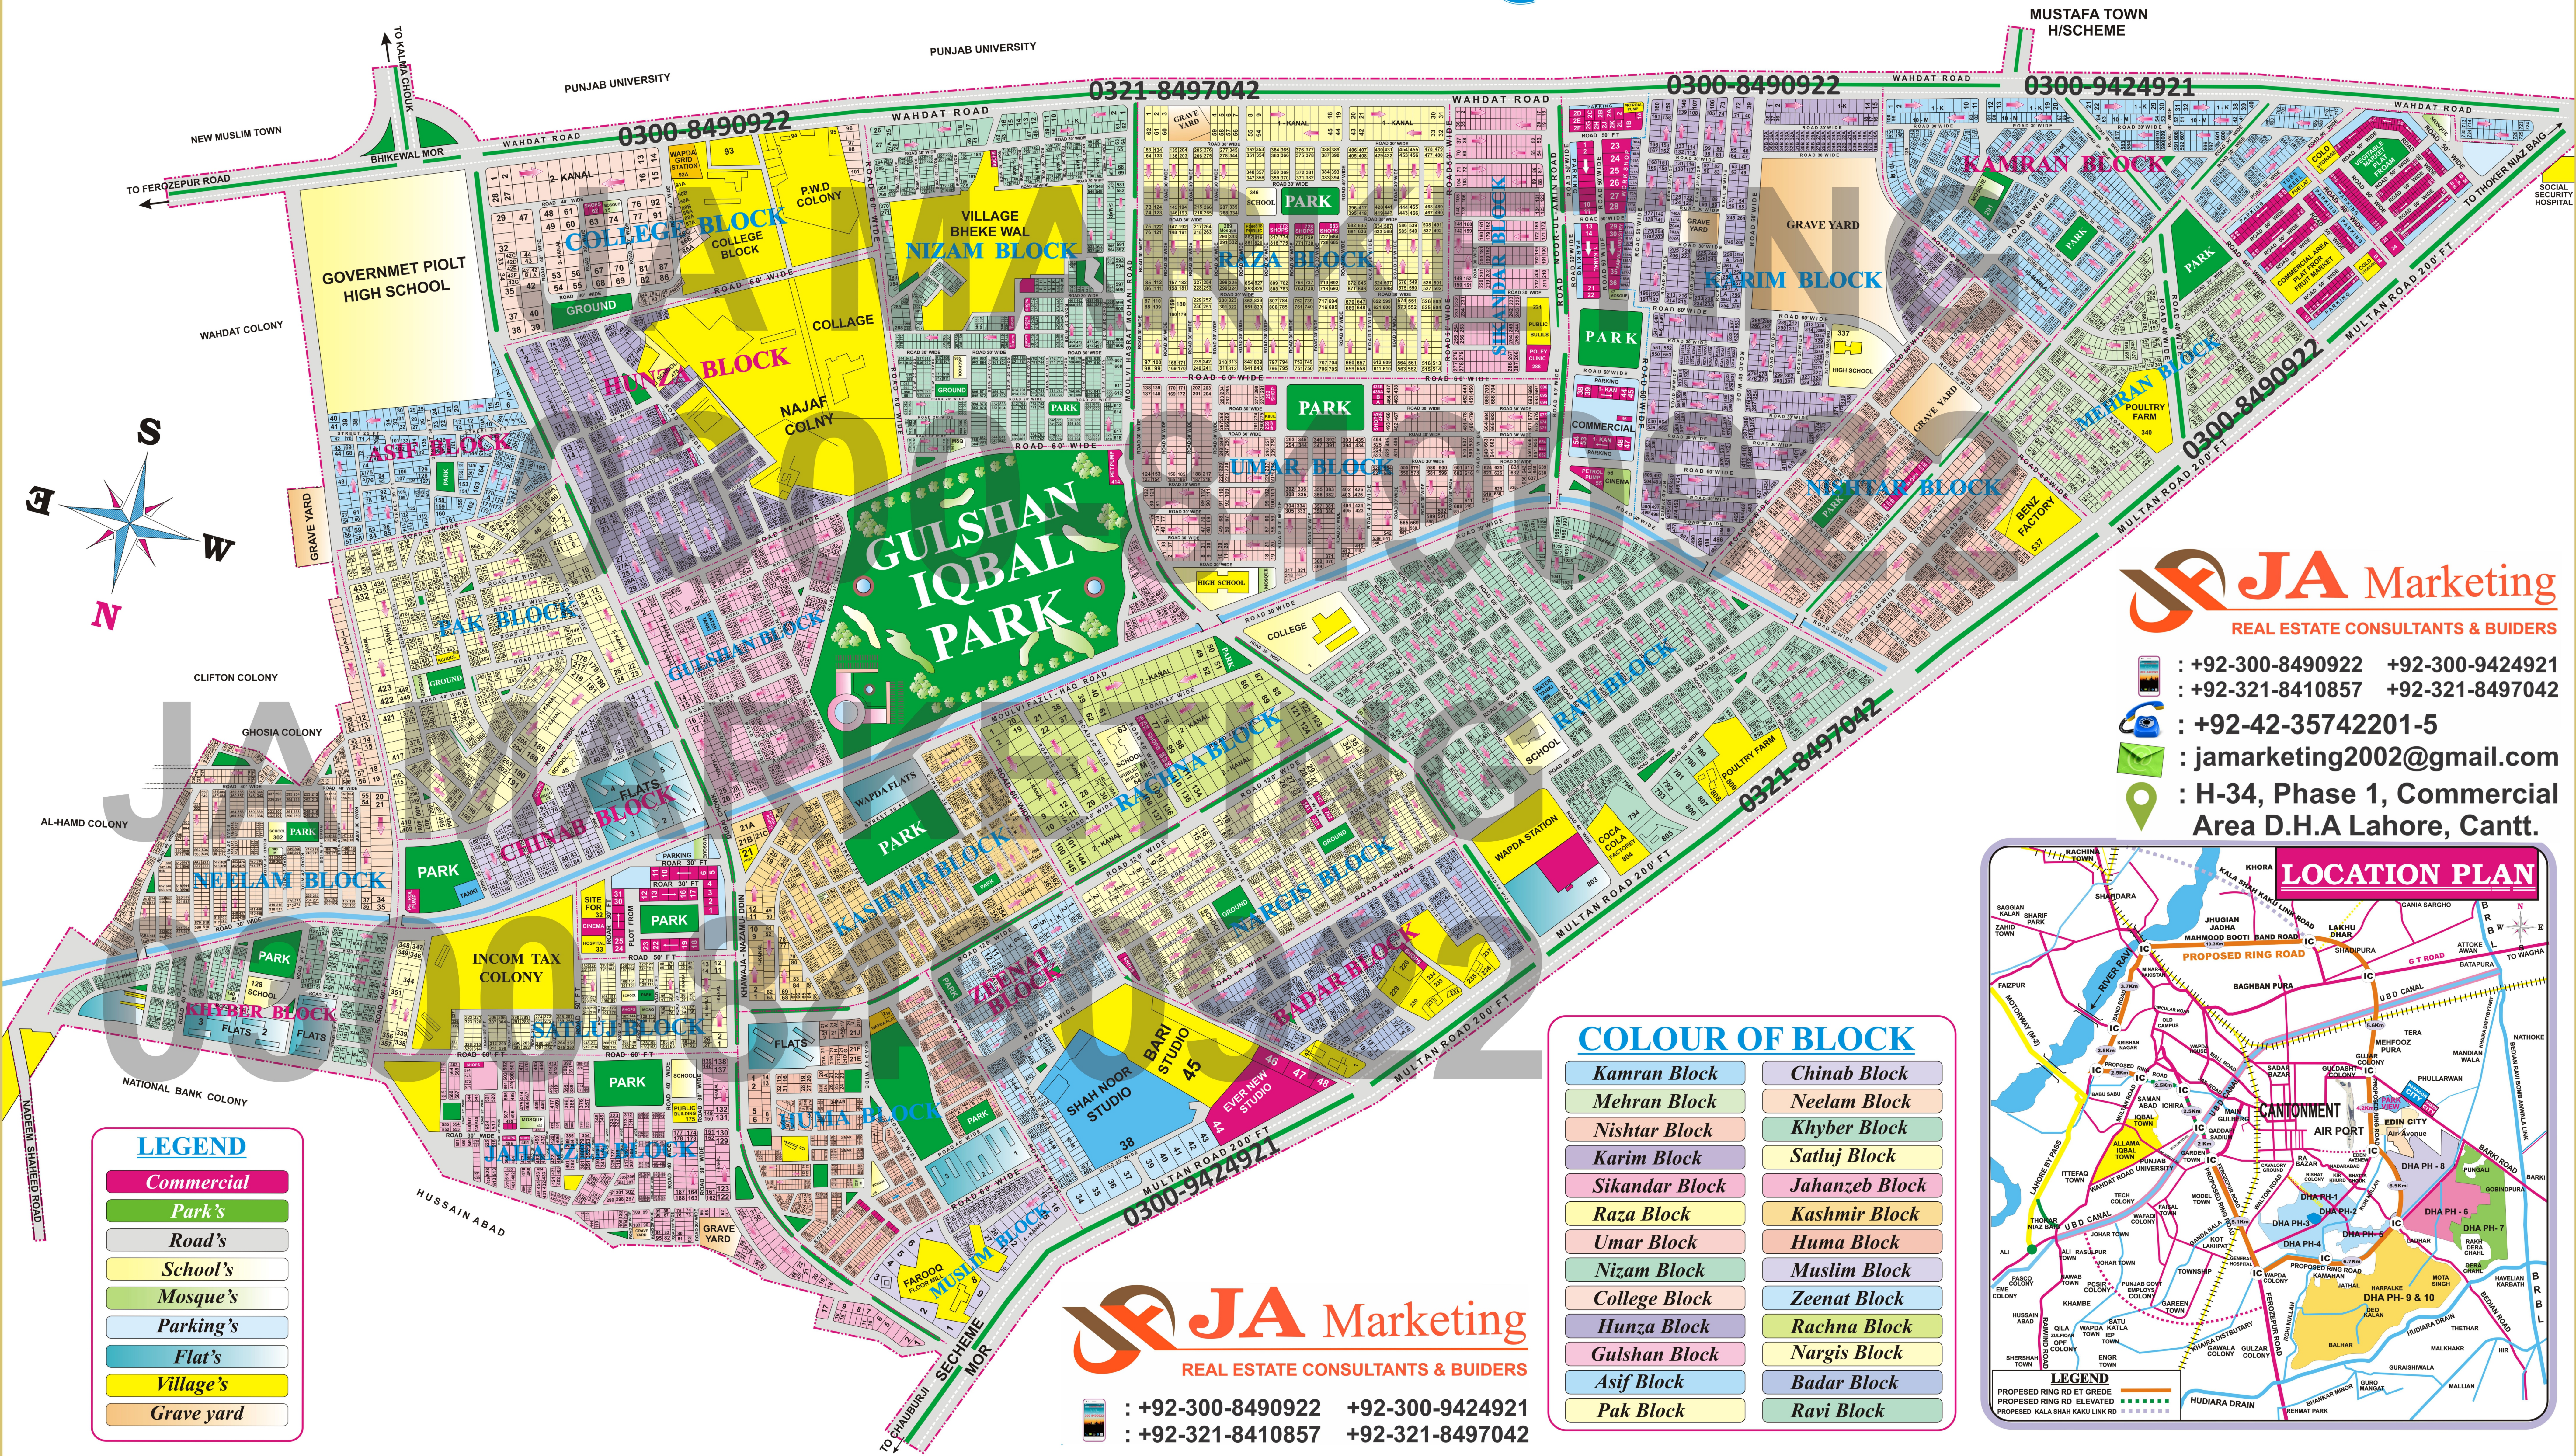

MASTER PLAN OF ALLAMA IQBAL TOWN LAHORE

LEGEND

- Commercial
- Park's
- Road's
- School's
- Mosque's
- Parking's
- Flat's
- Village's
- Grave yard

COLOUR OF BLOCK

Kamran Block	Chinab Block
Mehran Block	Neelam Block
Nishtar Block	Khyber Block
Karim Block	Satluj Block
Sikandar Block	Jahanzeb Block
Raza Block	Kashmir Block
Umar Block	Huma Block
Nizam Block	Muslim Block
College Block	Zeenat Block
Hunza Block	Rachna Block
Gulshan Block	Nargis Block
Asif Block	Badar Block
Pak Block	Ravi Block