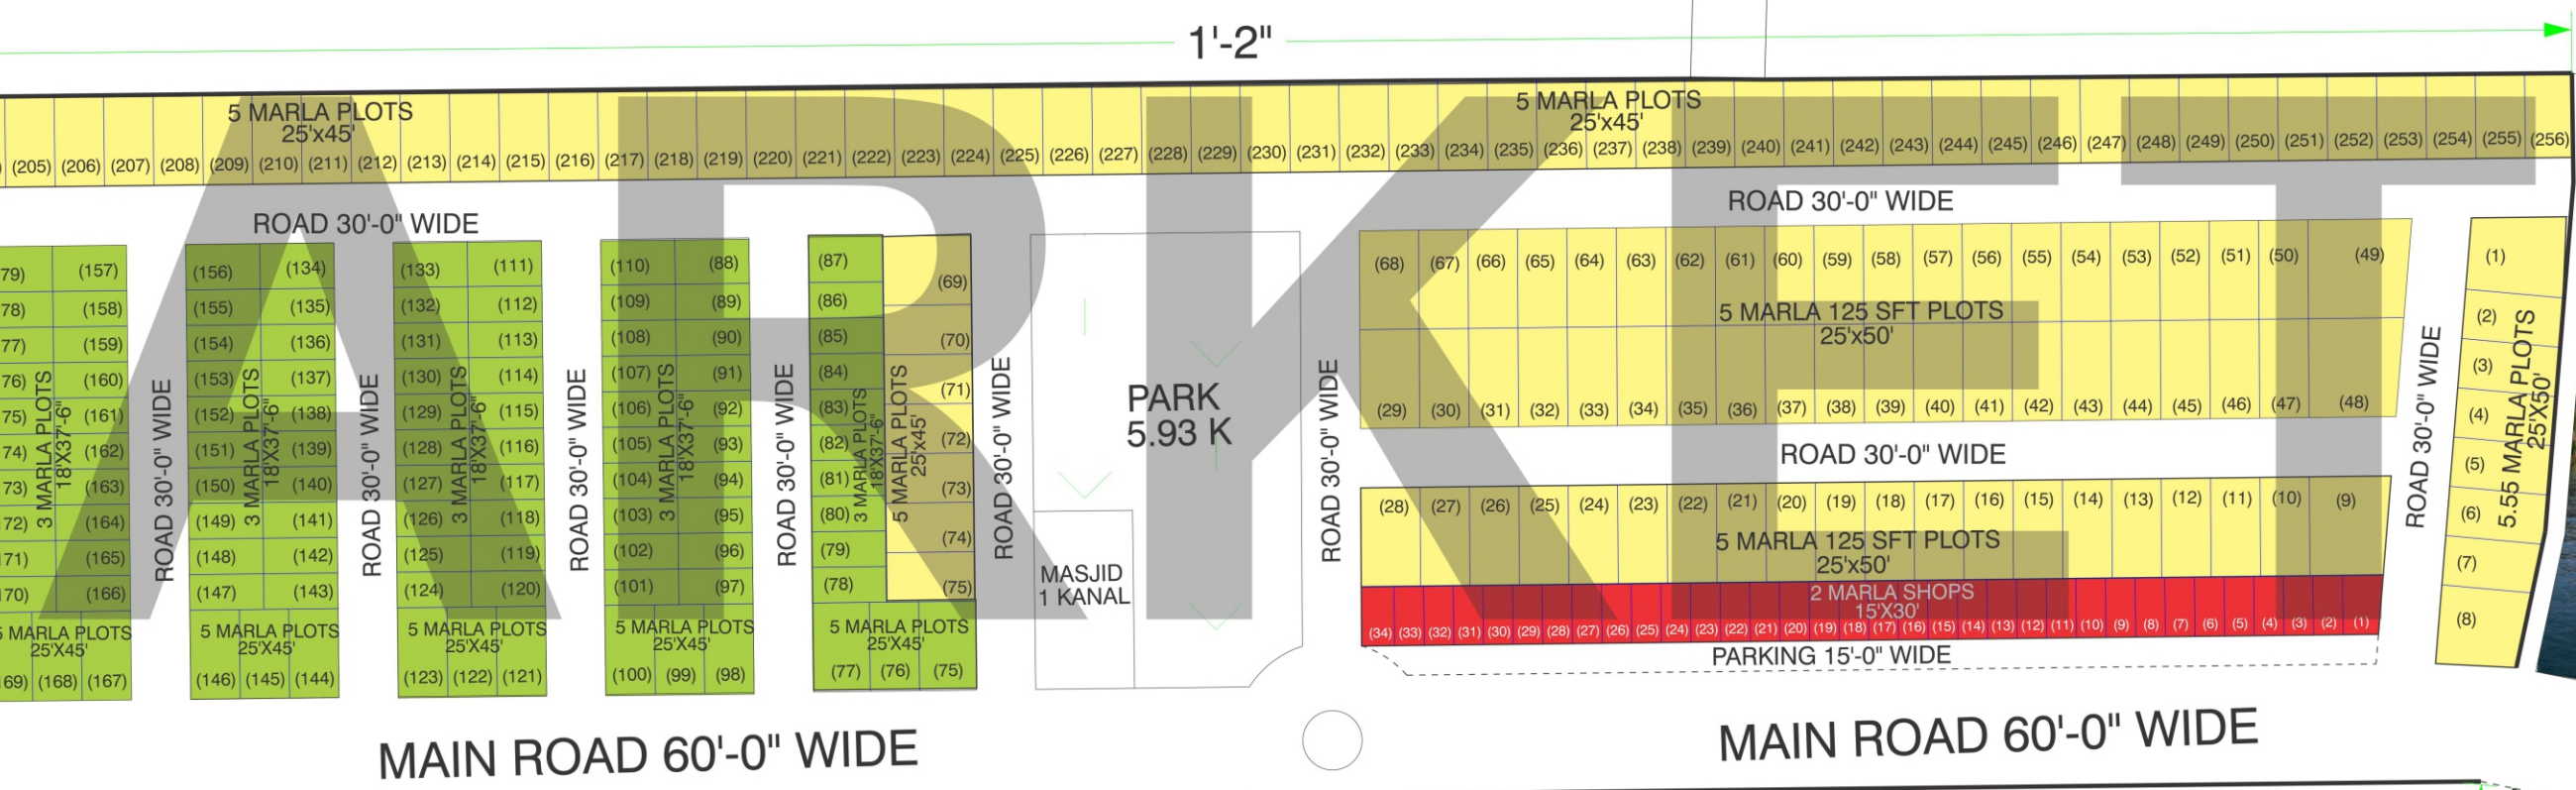

**KHUSHYON KA
NAYA THIKANA**

G.t Road, Jalo More, Lahore

TO RING ROAD

MAIN G.T ROAD

TO WAGHA BORDER

PRIME LOCATION